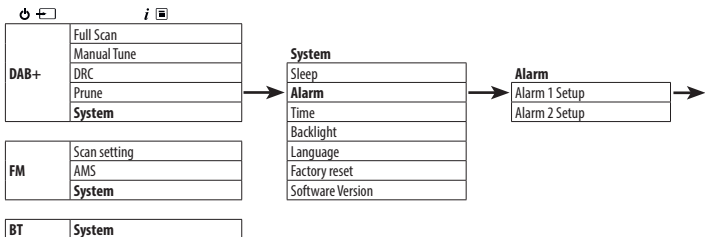

SK

SL

SR

SU

SV

UA

Product images are for illustration purposes only. Actual product may vary.

→ **Alarm 1 or 2 settings**