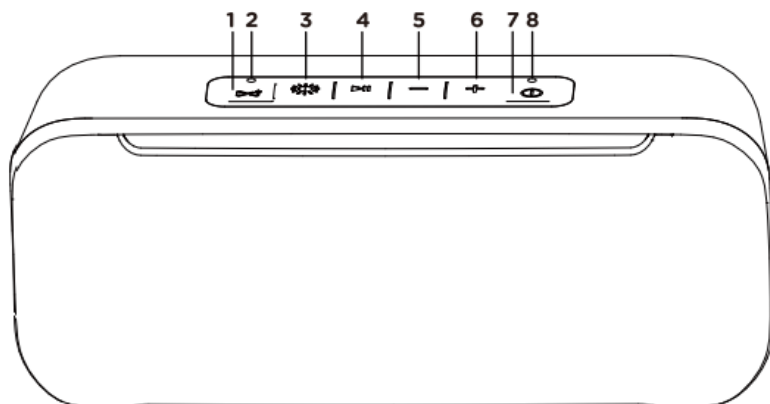

Product details:

1. AWS pair ON/OFF button
2. AWS function indicator
3. LED mode button
4. Play/Pause | Hold to disconnect Bluetooth.
5. Single press for volume down | Hold for previous track
6. Single press for volume up | Hold for next track
7. Hold for Power ON/OFF
8. LED indicator
  - Bluetooth searching: Rapid flash WHITE
  - Bluetooth successful pairing: Slow flash WHITE
  - Line in mode – Solid WHITE
  - USB playing – Solid WHITE
  - Micro SD card playing – Flash RED