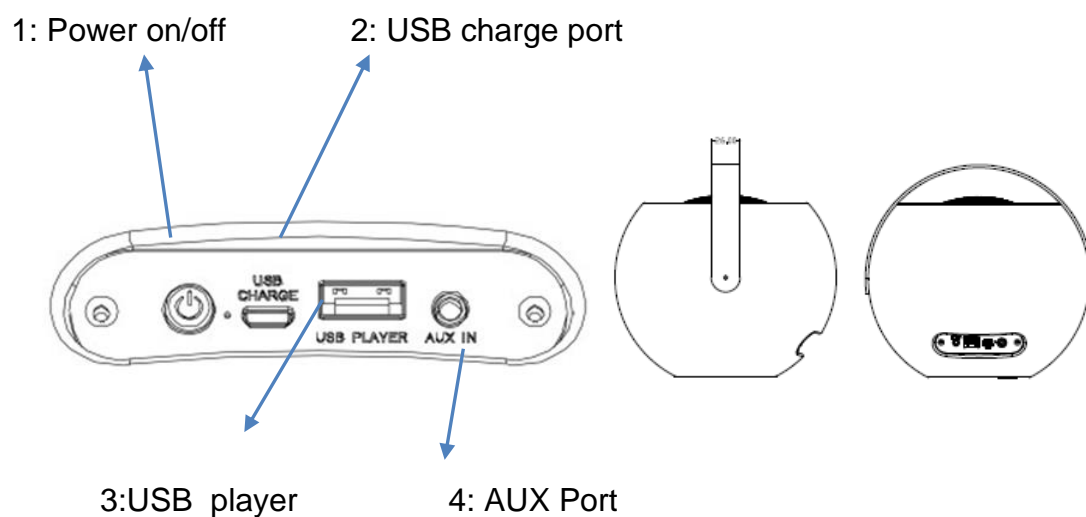

TECHNICAL SPECIFICATIONS:

- Power source: 5V 1A
- Power Consumption: 5W
- RMS Power: 5W
- Bluetooth version: 5.3
- Bluetooth channel emission power: 2dbm
- Bluetooth Frequency: 2.400-2.483GHz
- Bluetooth action range: 10 meters
- Battery type and voltage: 3.7v/2200mAh lithium ion
- Frequency Response: 15Hz~15Khz
- Driver size: 2.5 inch*1
- Product dimensions: 200(L) *200(d)* 163(h)mm

PRODUCT OVERVIEW

Package content:

- 1 x CS6 SHINE Bluetooth speaker,
- 1 x Micro USB-cable,
- 1 x Remote control,
- 1 x User manual