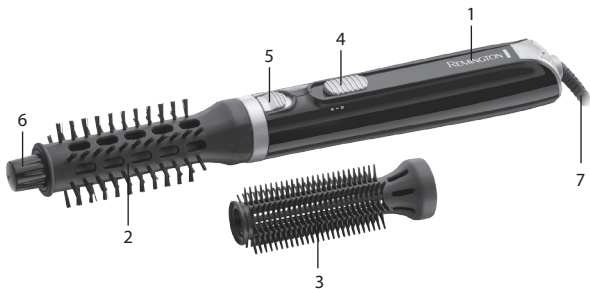

KEY FEATURES

- 1 400W power handle
- 2 25mm bristle brush
- 3 19mm round brush
- 4 Speed/heat setting switch
- 5 Curl release button
- 6 Attachment cap
- 7 Swivel cord

PRODUCT FEATURES

- 400 Watts
- 2 heat/speed settings
- 2 attachments to create different styles