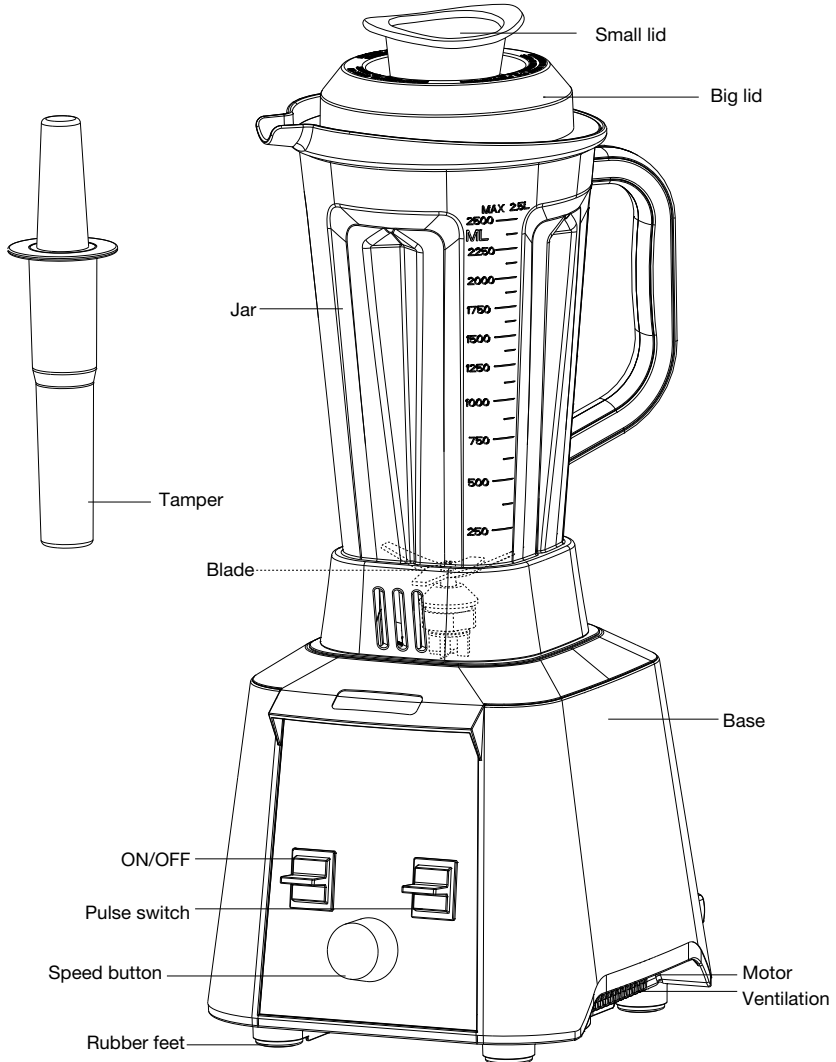

Thank you for purchasing our product.

Before using this unit, please read this manual in order to avoid improper handling and use of the device.

Product structure