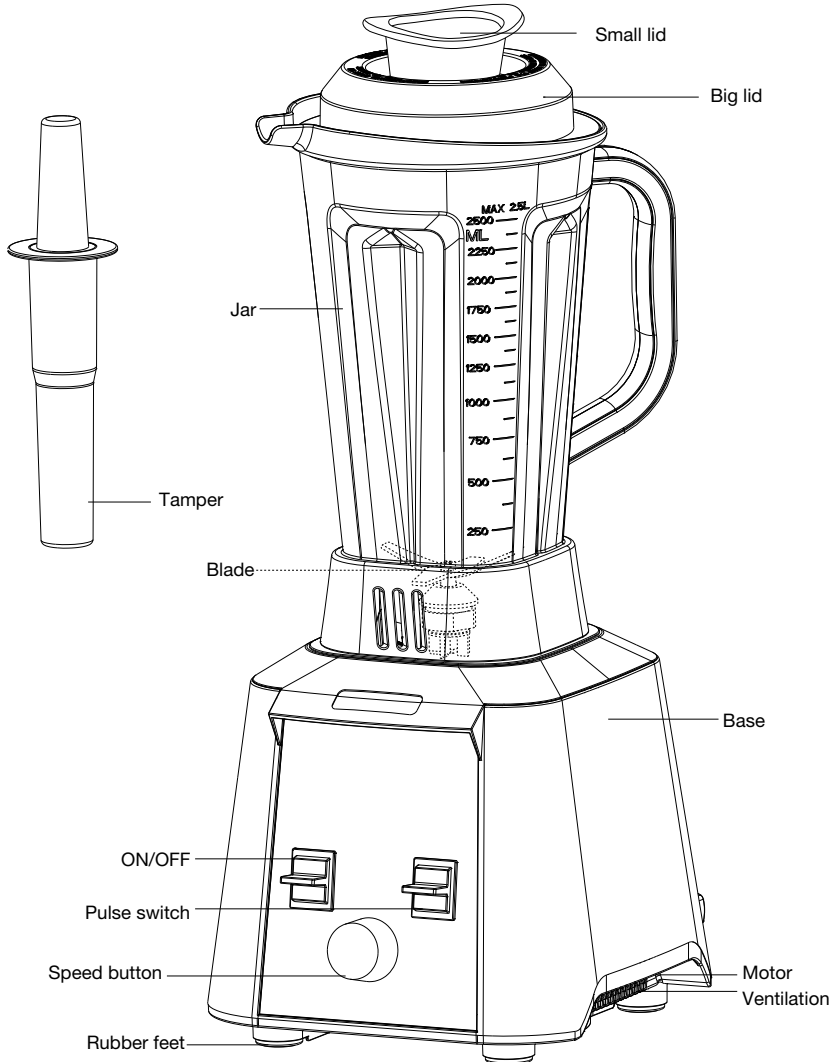

Thank you for purchasing our product.

Before using this unit, please read this manual in order to avoid improper handling and use of the device.

Product structure