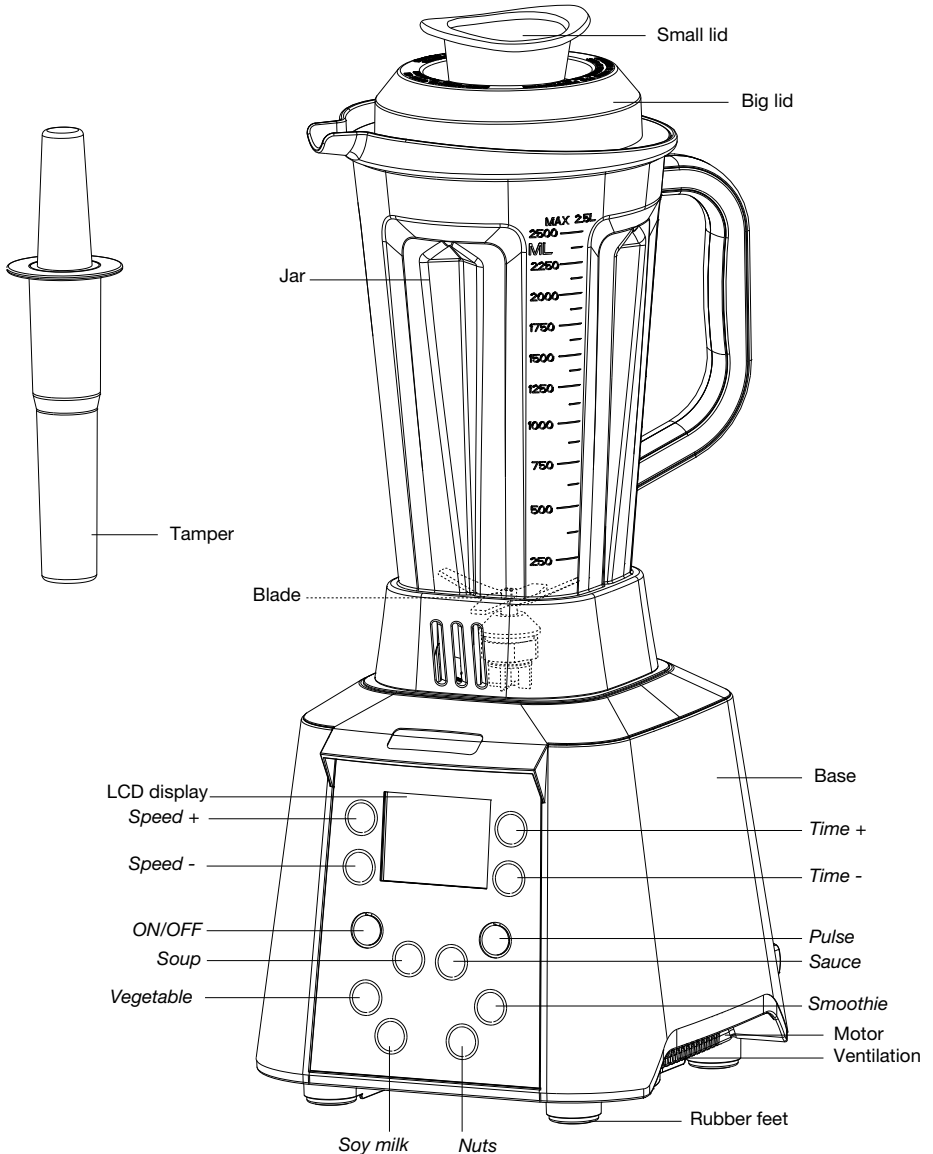

Thank you for purchasing our product.

Before using this unit, please read this manual in order to avoid improper handling and use of the device.

Appliance parts