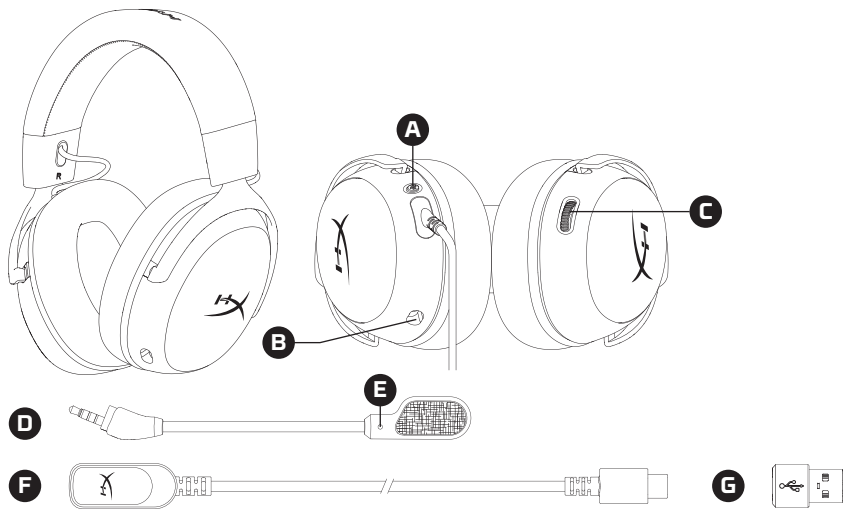

Overview

A Mic mute button

C Volume wheel

E Microphone mute LED

G USB-C to USB-A adapter

B Microphone port

D Detachable microphone

F USB dongle