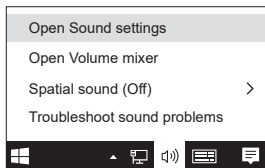

G USB-C to USB-A adapter

B Microphone port

D Detachable microphone

F USB dongle

Usage

Setting up with PC

Right click speaker icon > Select Open Sound settings > Select Sound control panel

Obsah je uzamčen