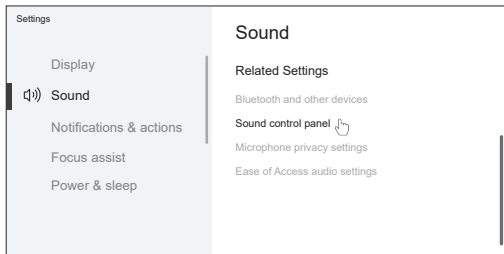

G USB-C to USB-A adapter

B Microphone port

D Detachable microphone

F USB dongle

Usage

Setting up with PC

Right click speaker icon > Select Open Sound settings > Select Sound control panel

Obsah je uzamčen