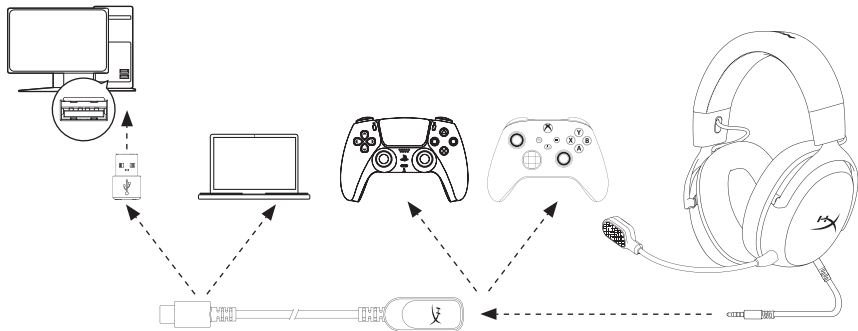

HyperX Cloud III

Gaming Headset

Quick Start Guide

44X0019A

Overview

A Mic mute button

C Volume wheel

E Microphone mute LED

G USB-C to USB-A adapter

B Microphone port

D Detachable microphone

F USB dongle

Usage

Setting up with PC

Right click speaker icon > Select Open Sound settings > Select Sound control panel

Obsah je uzamčen