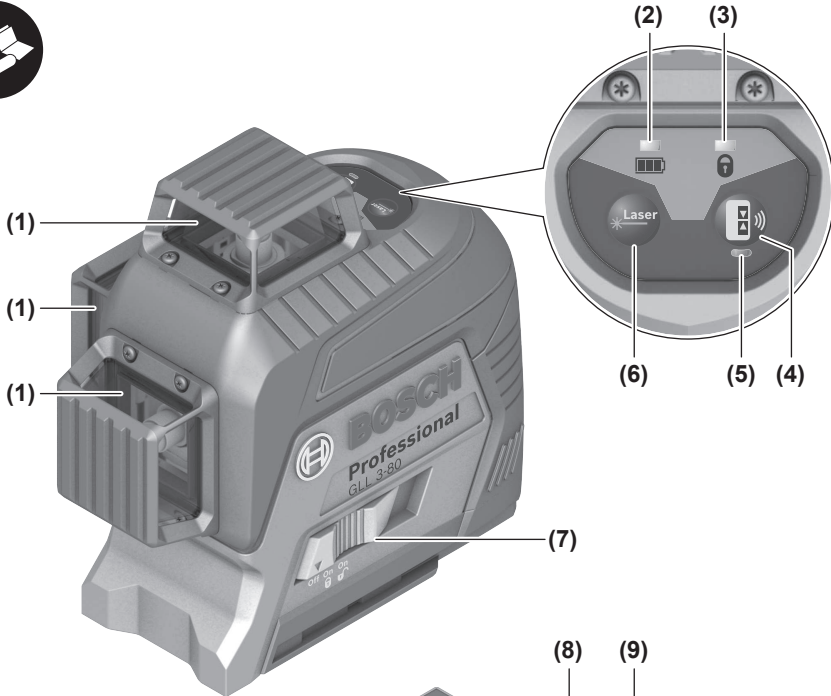

Laser Radiation. Do not stare into beam. Class 2 Consumer Laser Product

EN 50689:2021
IEC 60825-1:2014, < 10 mW, 630 - 650 nm