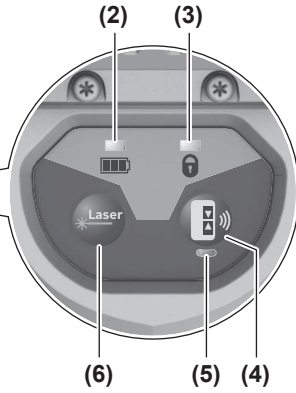

Laser Radiation. Do not stare into beam. Class 2 Consumer Laser Product

EN 50689:2021
IEC 60825-1:2014, < 10 mW, 630 - 650 nm