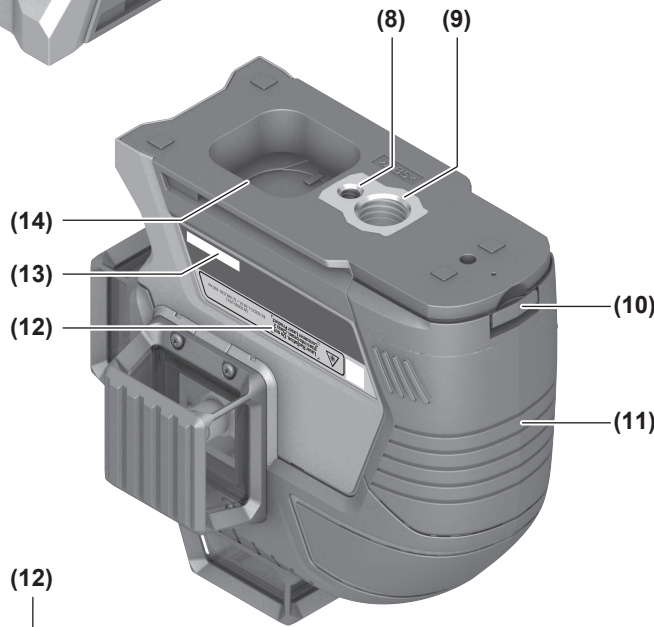

Laser Radiation. Do not stare into beam. Class 2 Consumer Laser Product

EN 50689:2021
IEC 60825-1:2014, < 10 mW, 630 - 650 nm