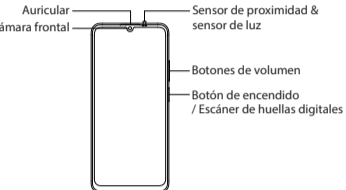

Bienvenido a realme mobile

Advertencia

Cómo forzar el reinicio del teléfono

Accesorios incluidos

Especificaciones técnicas

Producto	RMX3760
Tamaño de la pantalla	6,74 Pulgadas
Dimensiones	167,26x76,67x7,49(mm)
Batería	4880mAh/18,98Wh(Min) 5000mAh/19,45Wh(Typ)
Cámara	Cámara trasera de 50 Mpx + 0,08 Mpx. Cámara delantera de 8 Mpx.
Temperatura para el correcto funcionamiento	0°C-35°C
valores SAR	CE SAR 0,771 W/kg(Cabeza) 1,217 W/kg(Cuerpo)

Especificaciones de ondas de radio

Radio	Frecuencia	Potencia máx. de salida
GSM	850MHz/900MHz	33,5dBm
	1800MHz/1900MHz	30,5dBm
WCDMA	Bands 1/5/8	24,5dBm
	Bands 2/4	24dBm
LTE FDD	Bands 1/3/66	24dBm
	Bands 2/4/7	23,5dBm
	Band 5	25dBm
LTE TDD	Bands 38/40/41	24dBm
	Bands 8/13/20/28	24,5dBm
Bluetooth	2,4-2,4835GHz	12dBm(EIRP)
2,4G Wi-Fi	2,4-2,4835GHz	19dBm(EIRP)
5G Wi-Fi	5,15-5,25GHz	19dBm(EIRP)
	5,25-5,35GHz	19dBm(EIRP)
	5,47-5,725GHz	18,5dBm(EIRP)
NFC	5,725-5,85GHz	14dBm(EIRP)
	13,56MHz	42dBu/m @10m