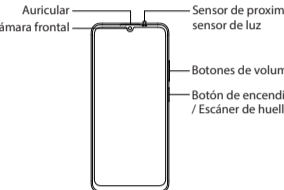

Bienvenido a realme mobile

Advertencia

Cómo forzar el reinicio del teléfono

Accesorios incluidos

Especificaciones técnicas

Producto	RMX3760
Tamaño de la pantalla	6,74 Pulgadas
Dimensiones	167,26x76,67x7,49(mm)
Batería	4880mAh/18,98Wh(Min) 5000mAh/19,45Wh(Typ)
Cámara	Cámara trasera de 50 Mpx + 0,08 Mpx. Cámara delantera de 8 Mpx.
Temperatura para el correcto funcionamiento	0°C-35°C
valores SAR	CE SAR 0,771 W/kg(Cabeza) 1,217 W/kg(Cuerpo)

Especificaciones de ondas de radio

Radio	Frecuencia	Potencia máx. de salida
GSM	850MHz/900MHz	33,5dBm
	1800MHz/1900MHz	30,5dBm
WCDMA	Bands 1/5/8	24,5dBm
	Bands 2/4	24dBm
LTE FDD	Bands 1/3/66	24dBm
	Bands 2/4/7	23,5dBm
	Band 5	25dBm
LTE TDD	Bands 38/40/41	24dBm
	Bands 8/13/20/28	24,5dBm
Bluetooth	2,4-2,4835GHz	12dBm(EIRP)
2,4G Wi-Fi	2,4-2,4835GHz	19dBm(EIRP)
5G Wi-Fi	5,15-5,25GHz	19dBm(EIRP)
	5,25-5,35GHz	19dBm(EIRP)
	5,47-5,725GHz	18,5dBm(EIRP)
NFC	5,725-5,85GHz	14dBm(EIRP)
	13,56MHz	42dBu/m @10m