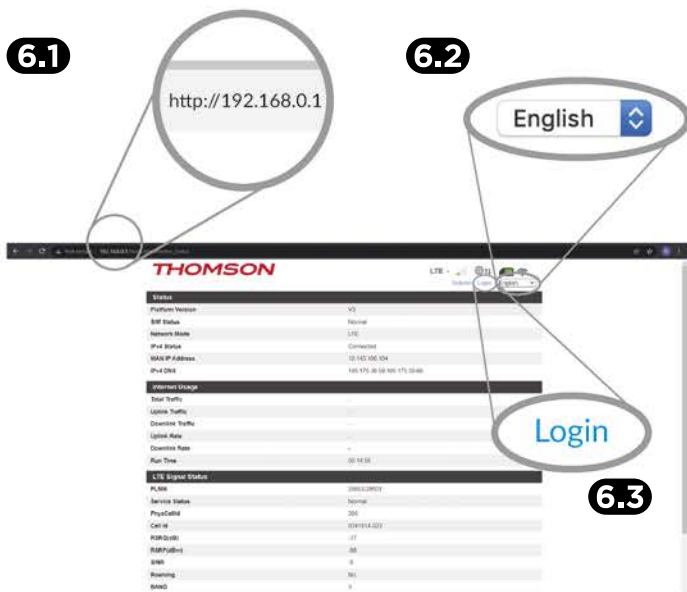

5a

5b

THOMSON

TH4G300
4G LTE Router 300
ROUTER 300 MBIT/S

Installation Instructions
Installationsanleitung
Instructions d'installation
Istruzioni per l'installazione
Instrucciones de instalación
Instruções de instalação
Installatie instructies
Installationsvejledning
Installasjonsinstruksjon
Installationsanvisning
Telepitési Utasítás

Pokyny pro instalaci
Instalačné pokyny
Instrukcja instalacji
Upute za postavljanje
Instrukcije za instaliranje
Instruções de instalação
Οδηγίες εγκατάστασης
Kurulum Kılavuzu
Інструкції по установке
Інструкції з встановлення

mythomson.com

6

7

SERVICE CENTER

AT	support_at@thomsonstb.net 0820 400 044 € 0,12/Min. österr. Festnetz	FR	support_fr@thomsonstb.net
BG	support_bg@thomsonstb.net +359 32 634451	IT	support_it@thomsonstb.net 199 416 006 Da rete fissa: € 0,18 cent. al min. Da rete mobile: € 0,49 cent. al min. 15,6 € cent. scatto alla risposta
CEE	support_hu@thomsonstb.net +36 1 445 26 10	NL	support_nl@thomsonstb.net
DE	support_de@thomsonstb.net 0180 599 96 25 € 0,14/Min. deutsches Festnetz € 0,42/Min. max. Mobilfunknetz	PL	support_pl@thomsonstb.net 801 702 027
DK	support_dk@thomsonstb.net	UA	support_ua@thomsonstb.net +380 (44) 238 61 50

Frequently Asked Questions

mythomson.com

This product has been manufactured and sold under the responsibility of STRONG Group. THOMSON and the THOMSON logo are trademarks of Technicolor (S.A.) or its affiliates and are used under license by STRONG Group. Any other product, service, company, trade or product name and logo referenced herein are neither endorsed nor sponsored by Technicolor (S.A.) or its affiliates.