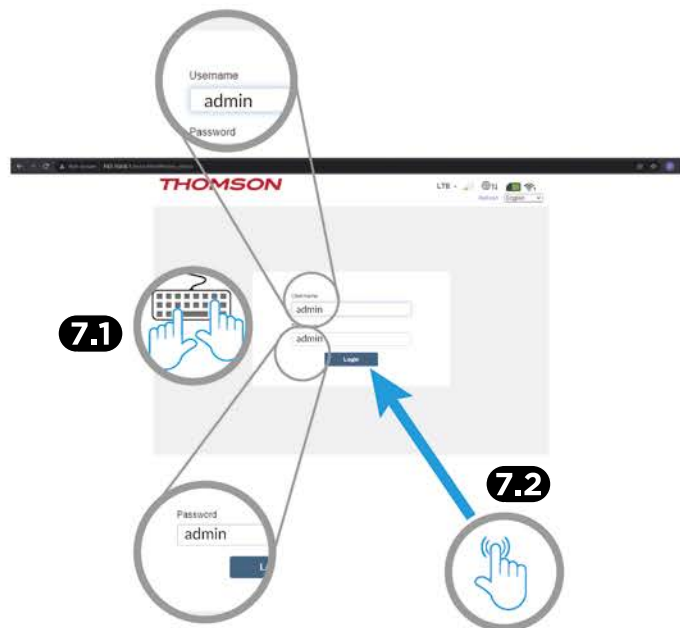

SERVICE CENTER

AT	support_at@thomsonstb.net 0820 400 044 € 0,12/Min. österr. Festnetz	FR	support_fr@thomsonstb.net
BG	support_bg@thomsonstb.net +359 32 634451	IT	support_it@thomsonstb.net 199 416 006 Da rete fissa: € 0,18 cent. al min. Da rete mobile: € 0,49 cent. al min. 15,6 € cent. scatto alla risposta
CEE	support_hu@thomsonstb.net +36 1 445 26 10	NL	support_nl@thomsonstb.net
DE	support_de@thomsonstb.net 0180 599 96 25 € 0,14/Min. deutsches Festnetz € 0,42/Min. max. Mobilfunknetz	PL	support_pl@thomsonstb.net 801 702 027
DK	support_dk@thomsonstb.net	UA	support_ua@thomsonstb.net +380 (44) 238 61 50

Frequently Asked Questions

mythomson.com

This product has been manufactured and sold under the responsibility of STRONG Group. THOMSON and the THOMSON logo are trademarks of Technicolor (S.A.) or its affiliates and are used under license by STRONG Group. Any other product, service, company, trade or product name and logo referenced herein are neither endorsed nor sponsored by Technicolor (S.A.) or its affiliates.