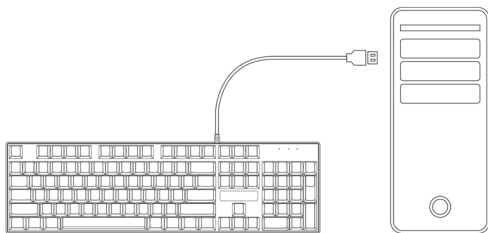

## GENERAL INFO

The CND-SKB4 keyboard is a gaming keyboard equipped with mechanical wear-resistant switches, backlight and additional gaming features.

**Dimensions:** 429×124×35 mm

**Weight:** 700 g