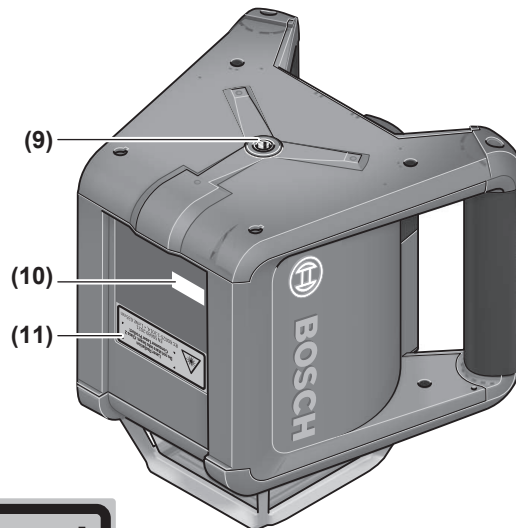

(11)

Laser Radiation
Do not stare into beam. Class 2
Consumer Laser Product

EN 50689:2021
IEC 60825-1:2014, < 1 mW, 635 nm