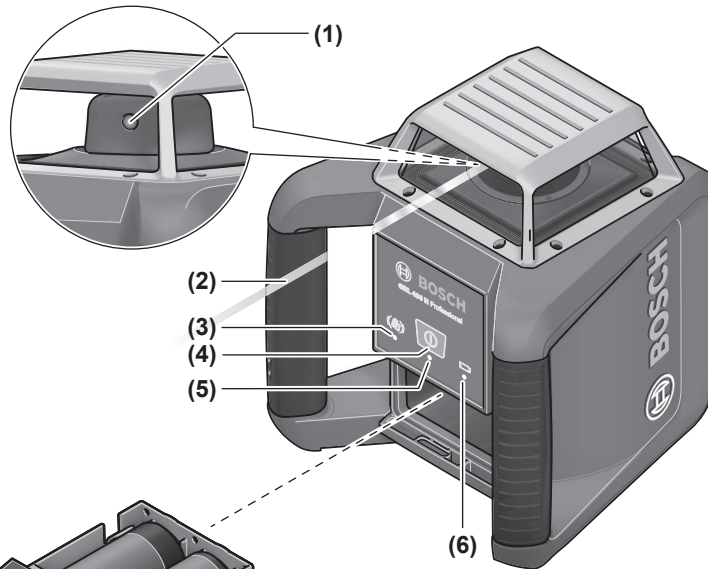

CE / UK CA ..... I/i

(11)

**Laser Radiation**  
Do not stare into beam. Class 2  
Consumer Laser Product

EN 50689:2021  
IEC 60825-1:2014, < 1 mW, 635 nm