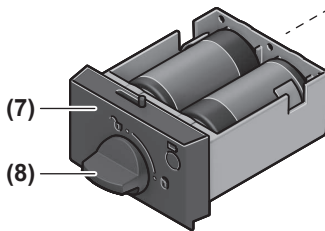

(11)

Laser Radiation
Do not stare into beam. Class 2
Consumer Laser Product

EN 50689:2021
IEC 60825-1:2014, < 1 mW, 635 nm