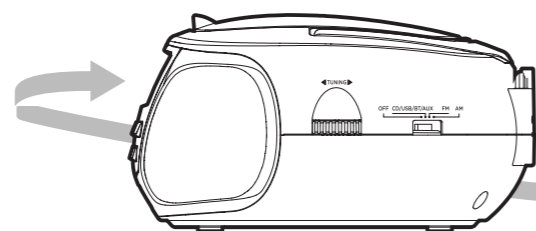

CD/CD-R/CDR/
RW/MP3
DISC
PLAYBACK

AM/FM

HEADPHONE
OUTPUT

EXTENDED
BASS+
TREBLE

01. WHAT'S IN THE BOX?

+ aiwa

www.eu-aiwa.com

02. OVERALL VIEW