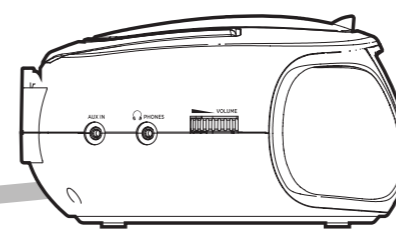

CD/CD-R/CDR/
RW/MP3
DISC
PLAYBACK

AM/FM

HEADPHONE
OUTPUT

EXTENDED
BASS+
TREBLE

01. WHAT'S IN THE BOX?

+ aiwa

www.eu-aiwa.com

02. OVERALL VIEW