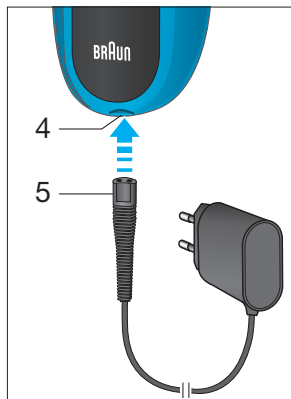

Deutsch	6
English	10
Français	14
Español	19
Português	24
Italiano	29
Nederlands	34
Dansk	38
Norsk	42
Svenska	46
Suomi	50
Polski	54
Český	59
Slovenský	63
Magyar	67
Hrvatski	71
Slovenski	76
Türkçe	81
Română (RO/MD)	88
Ελληνικά	93
Български	98
Русский	103
Українська	109
عربي	120

Braun GmbH
Frankfurter Straße 145
61476 Kronberg/Germany
www.braun.com
www.service.braun.com

Braun Infolines

DE/AT	00 800 27 28 64 63 00 800 BRAUNINFOLINE
CH	08 44 - 88 40 10
UK	0800 783 7010
IE	1 800 509 448
FR	0 800 944 802 (service & appel gratuits)
BE	0 800 14 592
ES	900 814 208
PT	808 20 00 33
IT	800 440 017
NL	0 800-445 53 88
DK	70 15 00 13
NO	22 63 00 93
SE	020 - 21 33 21
FI	020 377 877
PL	801 127 286 801 1 BRAUN
CZ	221 804 335
SK	02/5710 1135
HU	(06-1) 451-1256
GR	210-9478700
HR	091 66 01 777
SI	080 2822
TR	0 800 261 63 65
RO	021.224.30.35
RU	8 800 200 20 20
UA	0 800 505 000
HK	2926 2300 (Jebsen Consumer Service Centre)
ZA	0860 112 188 (Sharecall charged at local rates)

DE/UK/FR/ES/PT/IT/NL/DK/NO/SE/
FI/PL/CZ/SK/HU/HR/SI/TR/RO/GR/
BG/RU/UA/Arab