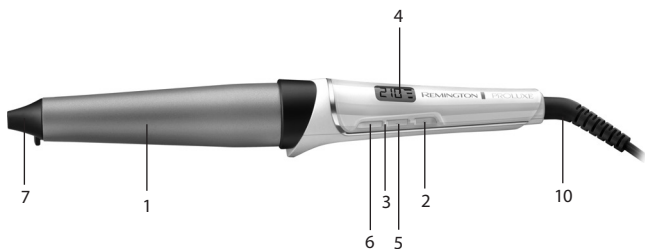

REMINGTON®

PRO-Luxe 25 - 38mm Wand

CI91X1

Thank you for buying your new Remington® product. Please read these instructions carefully and keep them safe.

Remove all packaging before use.

IMPORTANT SAFEGUARDS

KEY FEATURES

- 1 25-38mm barrel
- 2 On-off switch
- 3 Temperature controls
- 4 Temperature display
- 5 Pro+ setting
- 6 Temperature lock function
- 7 Cool tip
- 8 Heat resistant glove (not shown)
- 9 Heat resistant pouch and mat (not shown)
- 10 Swivel cord