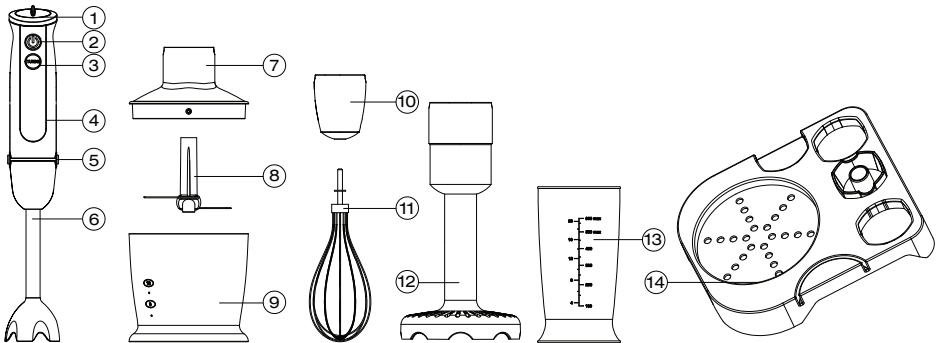

Manual

VitalStick

3D Quattro
blade system

Speed control

800 W

Quiet
operation

۲۱

Thank you for purchasing our product.

Before using this unit, please read this manual in order to avoid improper handling and use of the device.

Parts description:

1	Inching switch	8	"S" blade
2	Switch I	9	Chopping bowl
3	Switch II	10	Whisk holder
4	Motor unit	11	Whisk
5	Button	12	Potato mashed attachment
6	Blender stick	13	Measuring cup
7	Chopping bowl lid	14	Holder