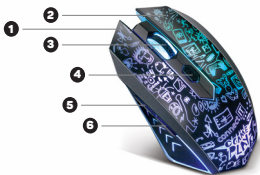

The electronic version of this user manual can be downloaded on the website www.connectit-europe.com.

We recommend keeping the original packaging of the product, invoice and warranty certificate at least for the time the warranty is valid. When shipping the product, we recommend using the original packaging that the product was delivered in that will provide the best protection for it from being damaged during transport.

1 Specification

- Wireless and rechargeable solution
- 600 mAh Lithium battery
- Up to 70 operation hours
- Charging time 2 hours
- 6 buttons including scroll wheel
- Resolution: 1000/1500/2000/2400 DPI
- USB nano receiver
- Operation range up to 10 m
- Dimensions: 69 × 123 × 41 mm
- Cable length: 150 cm
- Easy Plug & Play installation

Compatibility:

- Operating system: Microsoft Windows XP/Vista/7/8/10 and Mac OS

This product is compatible with Mac OS although some features unsupported by Mac OS may not work properly.

2 Installation

Plug the USB cable into an available USB port on your computer and wait for the drivers to install.

3 Overview

1. Left button
2. Right button
3. Scroll wheel
4. DPI - Toggle
5. Forward button
6. Back button
7. Micro USB charging cable
8. Micro USB port