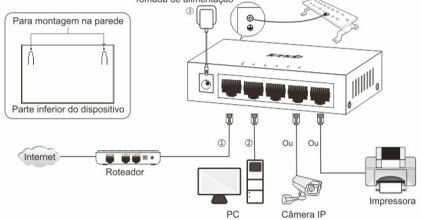

Conecte TEG1005D/TEF1005D à Internet

Suporte

SHENZHEN TENDA TECHNOLOGY CO., LTD. Endereço: 8/F andar, Torre E3, No.1001, Rua de Zhongguanyuan, Distrito de Nanshan, Shenzhen, China, 518052

Descripción del producto

Table with 3 columns: LED, Estado, Descripción. Includes icons for Encendido, Apagado, Sólido, Apagado, Parpadeo.