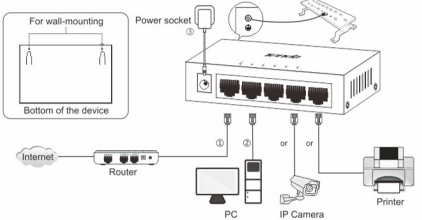

English

Product Overview

Table with 3 columns: LED, Status, Description. Includes icons for Power, Solid, Off, Blinking.

Connect TEG1005D/TEF1005D to the Internet

Support

SHENZHEN TENDA TECHNOLOGY CO., LTD. Address: 8/F Floor, Tower E3, No. 1001, Zhongguanyuan Road, Nanshan District, Shenzhen, China, 518052

Visão Geral do Produto

Table with 3 columns: LED, Estado, Descrição. Includes icons for Energia, Desligar, Sólido, Desligar, Piscando.