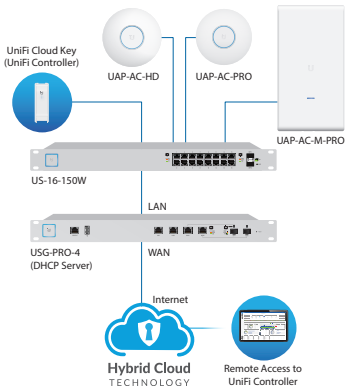

Package Contents

UniFi Cloud Key

Ethernet Cable

microSD Card
(8 GB)

Quick Start Guide

System Requirement

Web Browser: Google Chrome (Other browsers may have limited functionality.)

TERMS OF USE: All Ethernet cabling runs must use CAT5 (or above). It is the professional installer's responsibility to follow local country regulations, including operation within legal frequency channels, output power, indoor cabling requirements, and Dynamic Frequency Selection (DFS) requirements.

Network Topology Requirement

A DHCP-enabled network (for the UniFi Cloud Key to obtain an IP address)

Sample Network Diagram

All UniFi devices also support off-site management controllers. For setup details, see the User Guide on the website: www.ubnt.com/download/unifi