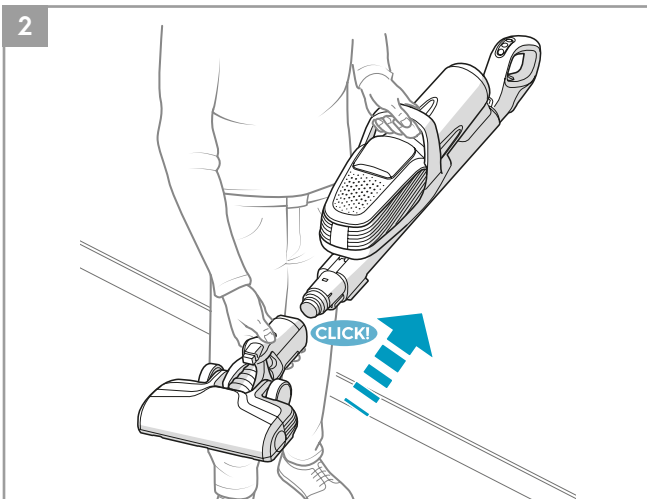

* PF91-6XXX, PF91-ANIMA, PF91-ALRGY

www.electrolux.com