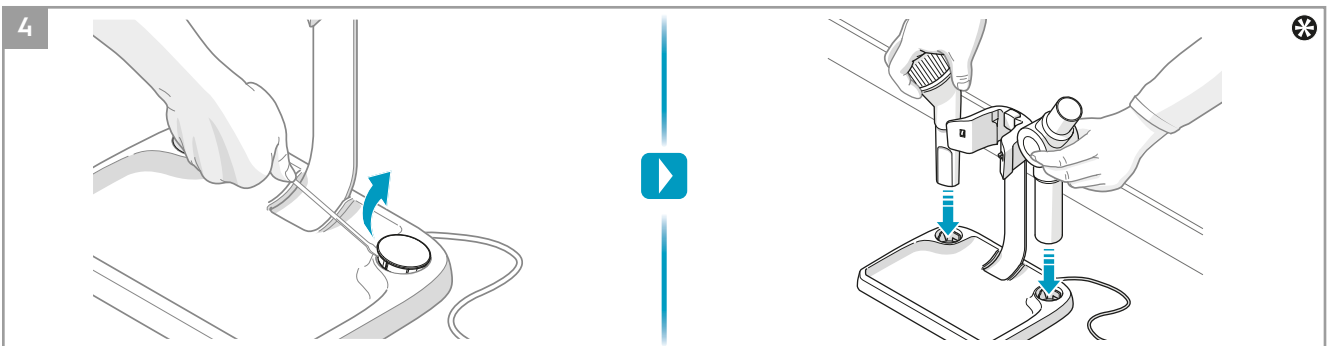

* PF91-6XXX, PF91-ANIMA, PF91-ALRGY

www.electrolux.com