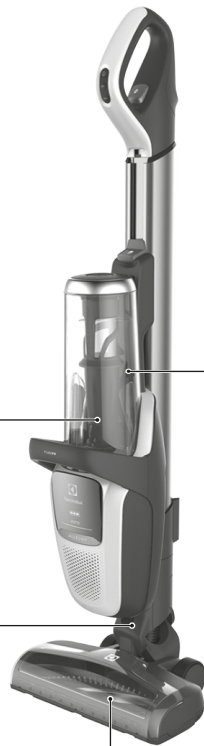

www.electrolux.com

www.electrolux.com/productregistration

A blue-bordered box containing a video player with a play button and a QR code. Below the QR code is an icon of a hand holding a smartphone with a QR code on the screen.

CONSUMABLES & ACCESSORIES

 www.electrolux.com/shop

 **PUREF9 Performance Kit**
Ref: ESPK9
Part nr: 900169078/4

 **3in1 Nozzle**
Ref: ZE127
Part nr: 900922924/7

 **Home & Car kit**
Ref: KIT18
Part nr: 900922934/6

 **Citrus Burst**
Ref: ESMA
Part nr: 9001677807

 **Evening Rose**
Ref: ESRO
Part nr: 9001677765

 **S-fresh 18 Value pack**
Ref: ESVP1
Part nr: 9001681221

 **Brush roll hard floor**
Ref: ESBH9
Part nr: 9009229460

 **Brush roll all-floors & carpet**
Ref: ESBA9
Part nr: 9009229478

* PF91-6XXX, PF91-ANIMA, PF91-ALRGY

www.electrolux.com

2

1

2

Obsah je uzamčen

Dokončete, prosím, proces objednávky.