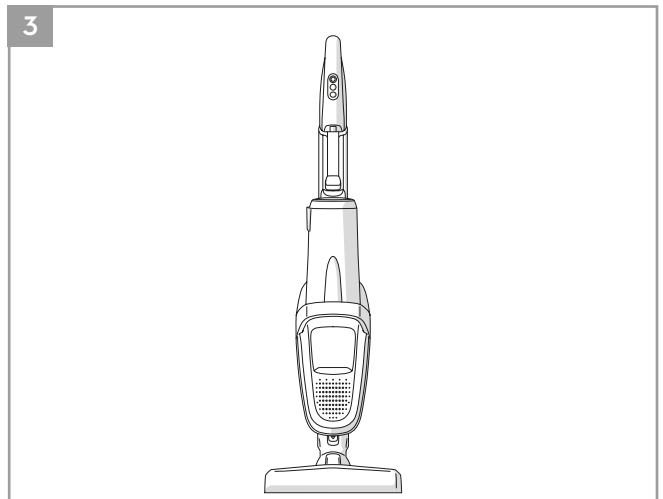

* PF91-6XXX, PF91-ANIMA, PF91-ALRGY

www.electrolux.com