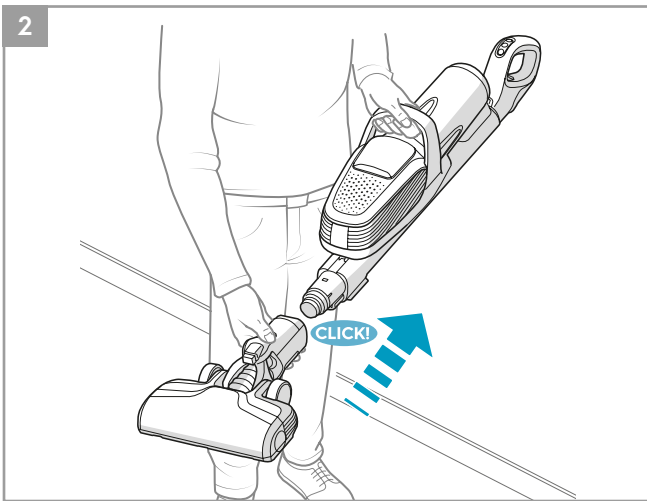

* PF91-6XXX, PF91-ANIMA, PF91-ALRGY

www.electrolux.com