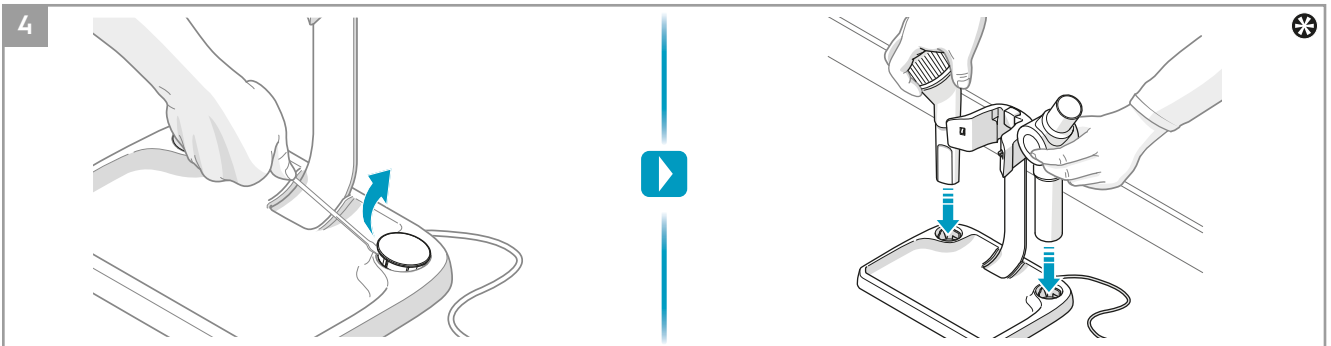

* PF91-6XXX, PF91-ANIMA, PF91-ALRGY

www.electrolux.com