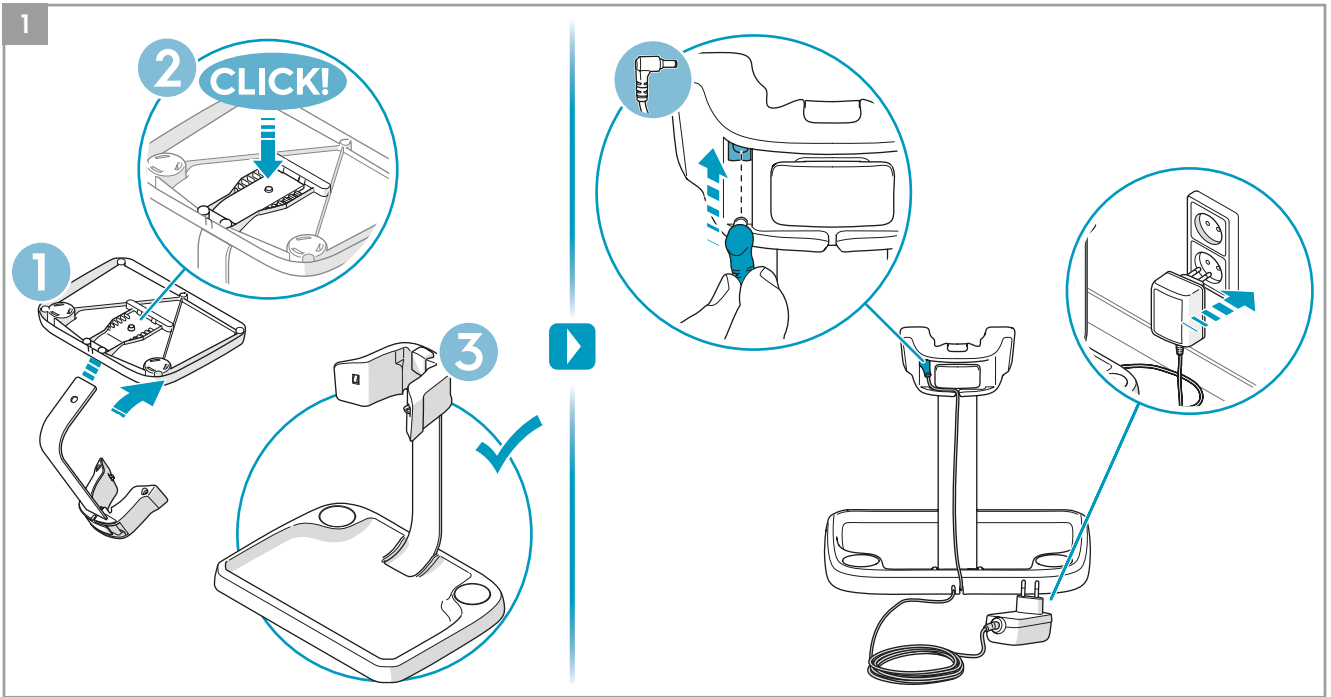

* PF91-6XXX, PF91-ANIMA, PF91-ALRGY

www.electrolux.com