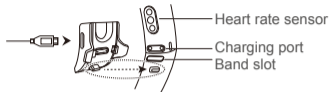

## 1. Charging

Insert the protruding part of the charging cradle into the positioning hole of the band strap, then fasten the buckle. The battery level will be displayed on the screen.

- Wipe the charging port dry before charging.
- Use the dedicated charging cable that comes with your band to charge it.
- The band automatically powers on after being charged. To power off your band, swipe the screen and go to **More > Power off**.