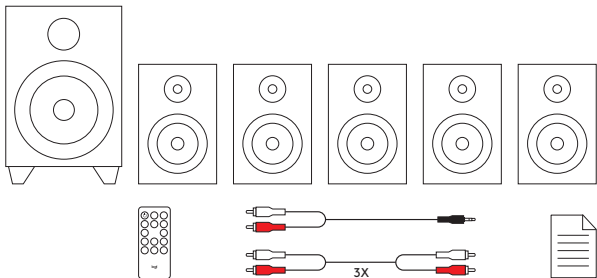

WHAT'S IN THE BOX

1. Subwoofer with fixed power cable and FM Radio Antenna
2. Five satellites - 2 front satellites, 2 rear satellites, 1 center satellite
3. Remote control with button cell battery
4. Three RCA to RCA cables
5. One 3.5mm to RCA cable
6. User documentation