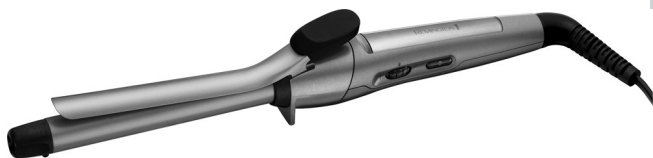

REMINGTON®

Keratin Protect Tong

CI5318