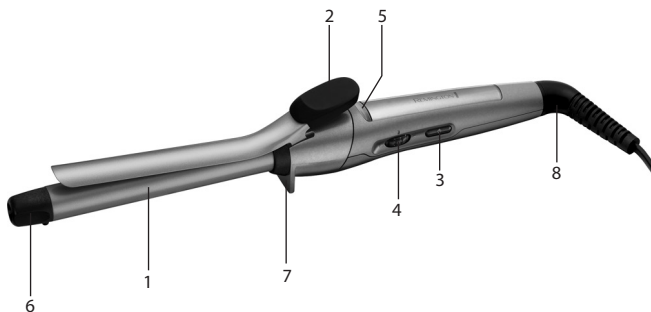

KEY FEATURES

- 1 19 mm advanced ceramic barrel infused with Keratin and Almond Oil.
- 2 Tong Clip
- 3 On-off switch
- 4 Temperature controls
- 5 Indicator light
- 6 Cool tip
- 7 Stand
- 8 Swivel cord
- 9 Heat resistant pouch (not shown)

PRODUCT FEATURES

- Advanced Keratin and Almond Oil Ceramic Coated barrel.
- Fast heat up - ready in 30 seconds.
- Automatic safety shut off – this unit will switch itself off if no button is pressed or it is left on after 60 minutes.
- Multivoltage: for home or abroad. At 120V times and temperatures may vary.