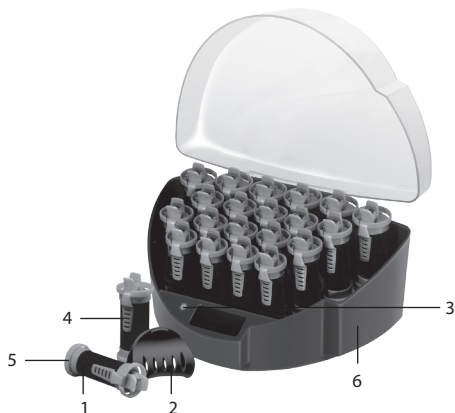

## KEY FEATURES

- 1 Velvety flocked rollers
  - 4 x 19mm
  - 10 x 21mm
  - 6 x 26mm
- 2 Built in easy clips
- 3 On indicator light
- 4 Comfort clips
- 5 Cool touch end
- 6 Base unit