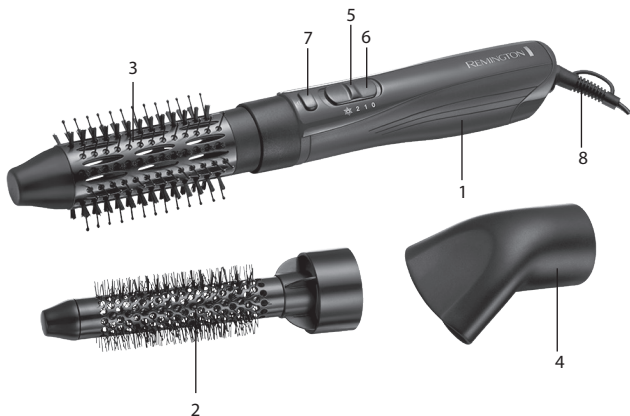

KEY FEATURES

- 1 800 Watt power handle
- 2 38mm thermal mixed bristle brush
- 3 21mm thermal bristle brush
- 4 Concentrator
- 5 On/Off switch
- 6 Speed/heat setting switch
- 7 Attachment release button
- 8 Swivel cord