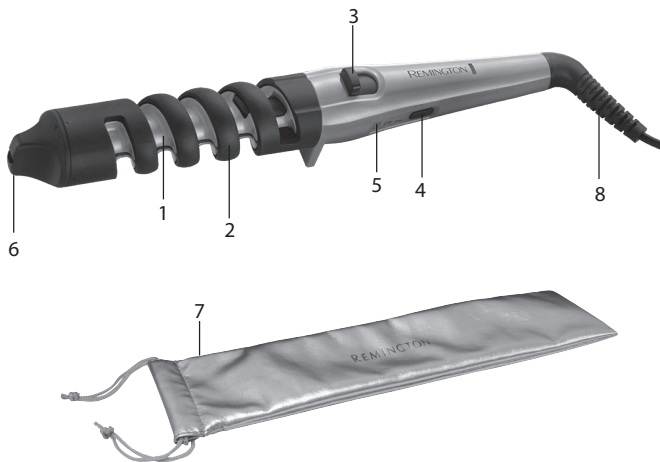

## KEY FEATURES

- |                                       |                                     |
|---------------------------------------|-------------------------------------|
| 1 19mm and 31mm ceramic coated barrel | 5 Temperature indicator LEDs        |
| 2 Spiral curling guides               | 6 Cool tip and barrel size selector |
| 3 Spring clip                         | 7 Heat resistant pouch              |
| 4 On-off switch & temperature control | 8 Swivel cord                       |

## PRODUCT FEATURES

- Unique barrel size selector allows you to select from a 19mm and 31mm barrel for different size curls.
- 4 x Protection coated barrel for smooth shine and less static – anti static, ceramic, tourmaline ionic, smooth glide coating.
- 3 variable heat settings - 200°C, 180°C and 160°C.
- Fast heat up - ready in 30 seconds.
- Automatic safety shut off – this unit will switch itself off if no button is pressed or it is left on after 60 minutes.
- Multivoltage: for home or abroad. At 120V times and temperatures may vary.