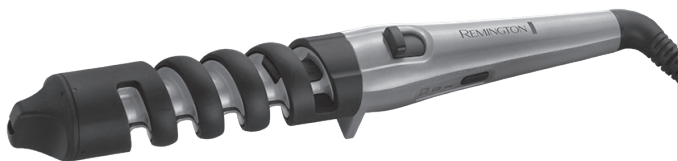

REMINGTON®

Dual Curl

CI63E1