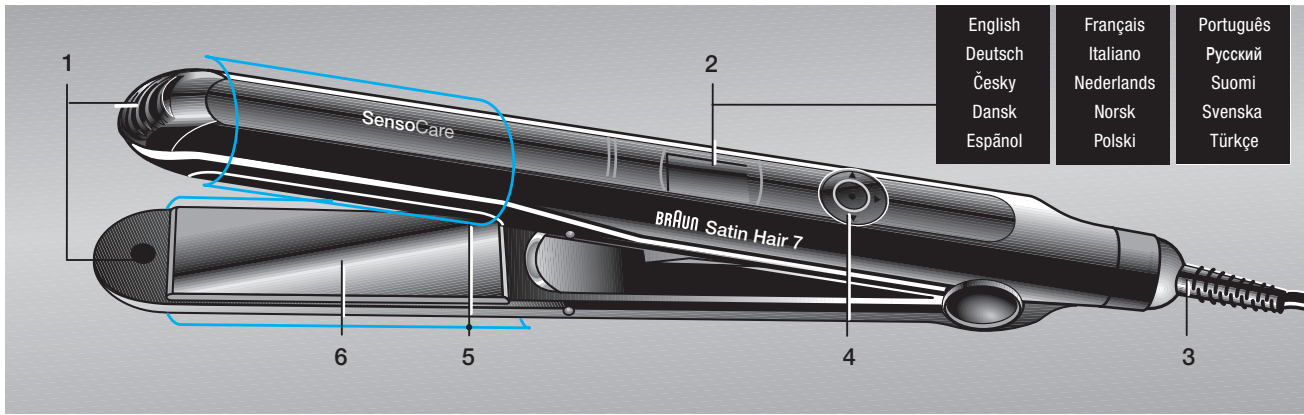

English	Français	Português
Deutsch	Italiano	Русский
Česky	Nederlands	Suomi
Dansk	Norsk	Svenska
Español	Polski	Türkçe

A **SensoCare Set profile**

SensoCare Manual Mode	SensoCare For best results, more information about your hair is needed. Continue... No Thanks	SensoCare Length: ↓ 	SensoCare Thickness: 	SensoCare Coloured: Yes No	SensoCare You now have an optimized profile. Save these settings? Save... Continue...	SensoCare Profile Name: Profile 1 Profile 2 Profile 3	SensoCare Settings have been saved as: Profile 1 Continue...	SensoCare Profile 1

SensoCare Next use

SensoCare: Profile 1 Edit Profiles... Manual Mode	SensoCare Profile 1

B **Manual Mode**

SensoCare: Profile 1 Edit Profiles... Manual Mode	Manual Mode 160°	Manual Mode 160°