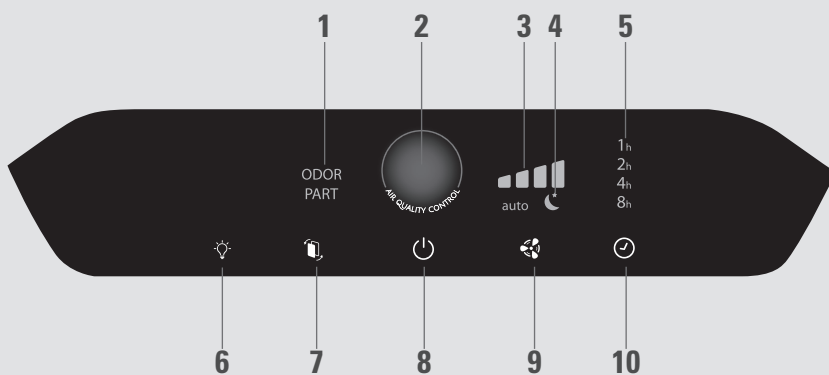

CZ

PL

UK

1800143232-02

ROWENTA INTENSE PURE AIR

PU4020F0/PU6020F0

www.rowenta.com

DISASSEMBLING/REASSEMBLING FILTERS