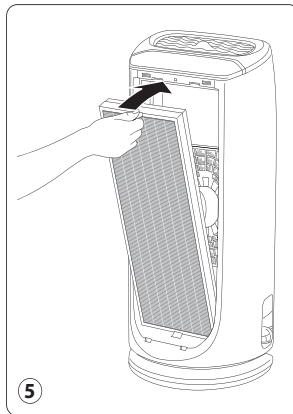

CZ

PL

UK

1800143232-02

ROWENTA INTENSE PURE AIR

PU4020F0/PU6020F0

www.rowenta.com

DISASSEMBLING/REASSEMBLING FILTERS