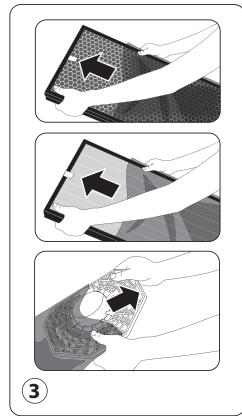

CZ

PL

UK

1800143232-02

ROWENTA INTENSE PURE AIR

PU4020F0/PU6020F0

www.rowenta.com

DISASSEMBLING/REASSEMBLING FILTERS