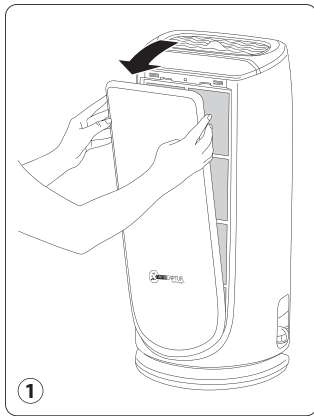

CZ

PL

UK

1800143232-02

ROWENTA INTENSE PURE AIR

PU4020F0/PU6020F0

www.rowenta.com

DISASSEMBLING/REASSEMBLING FILTERS