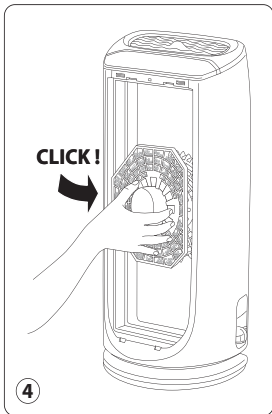

CZ

PL

UK

1800143232-02

ROWENTA INTENSE PURE AIR

PU4020F0/PU6020F0

www.rowenta.com

DISASSEMBLING/REASSEMBLING FILTERS