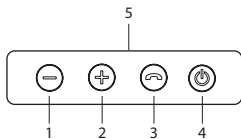

1

2

GB | Bluetooth speaker

Safety Instructions and Warnings

The product is designed to provide trouble-free service for many years if used properly.

- Read the manual carefully before using this product.
- Do not tamper with the internal electric circuits of the product – doing so may damage the product and will automatically void the warranty.
- To clean the product, use a slightly moistened soft cloth. Do not use solvents or cleaning agents.
- If the product becomes damaged or defective, do not perform any repairs yourself; turn it in for repair at the store where you bought it.