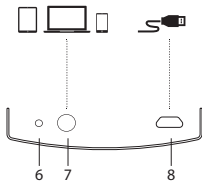

2

GB | Bluetooth speaker

Safety Instructions and Warnings

The product is designed to provide trouble-free service for many years if used properly.

- Read the manual carefully before using this product.
- Do not tamper with the internal electric circuits of the product – doing so may damage the product and will automatically void the warranty.
- To clean the product, use a slightly moistened soft cloth. Do not use solvents or cleaning agents.
- If the product becomes damaged or defective, do not perform any repairs yourself; turn it in for repair at the store where you bought it.