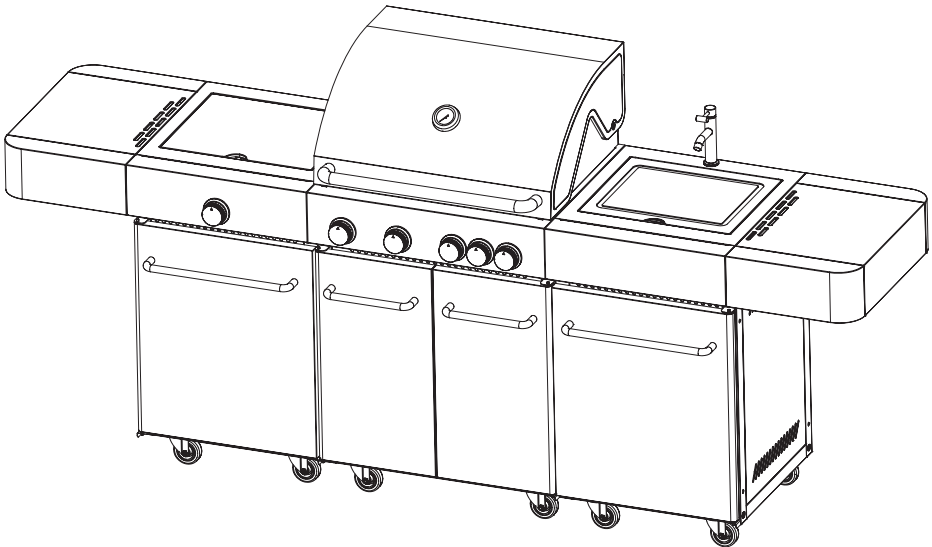

ASSEMBLY AND OPERATION INSTRUCTIONS

Model: Arizona BBQ

USE ONLY THE HOSE AND HOSE CONNECTOR PROVIDED! IF A REPLACEMENT IS NECESSARY, PLEASE CONTACT EITHER OUR CUSTOMER SERVICE DEPARTMENT OR YOUR LOCAL DEALER. THE USE OF UNAUTHORISED PARTS CAN BE DANGEROUS.

CE 0359/17

FOR OUTDOOR USE ONLY

PLEASE READ INSTRUCTIONS CAREFULLY BEFORE ASSEMBLY

RETAIN THIS MANUAL FOR FUTURE REFERENCE