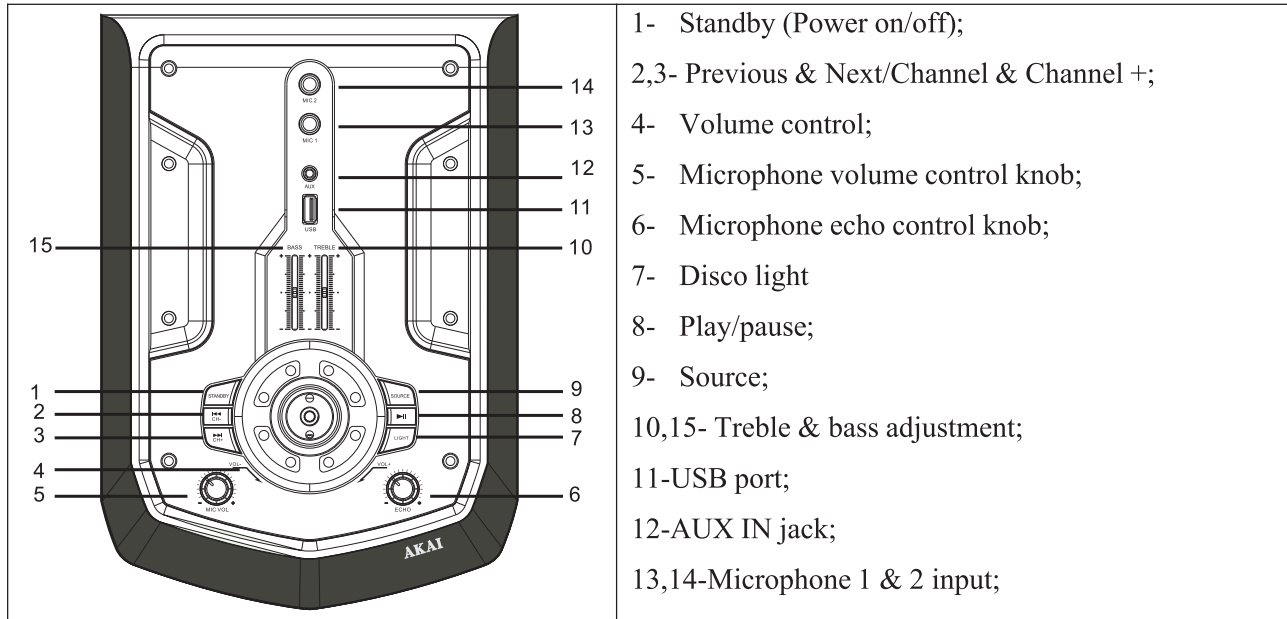

Control panel