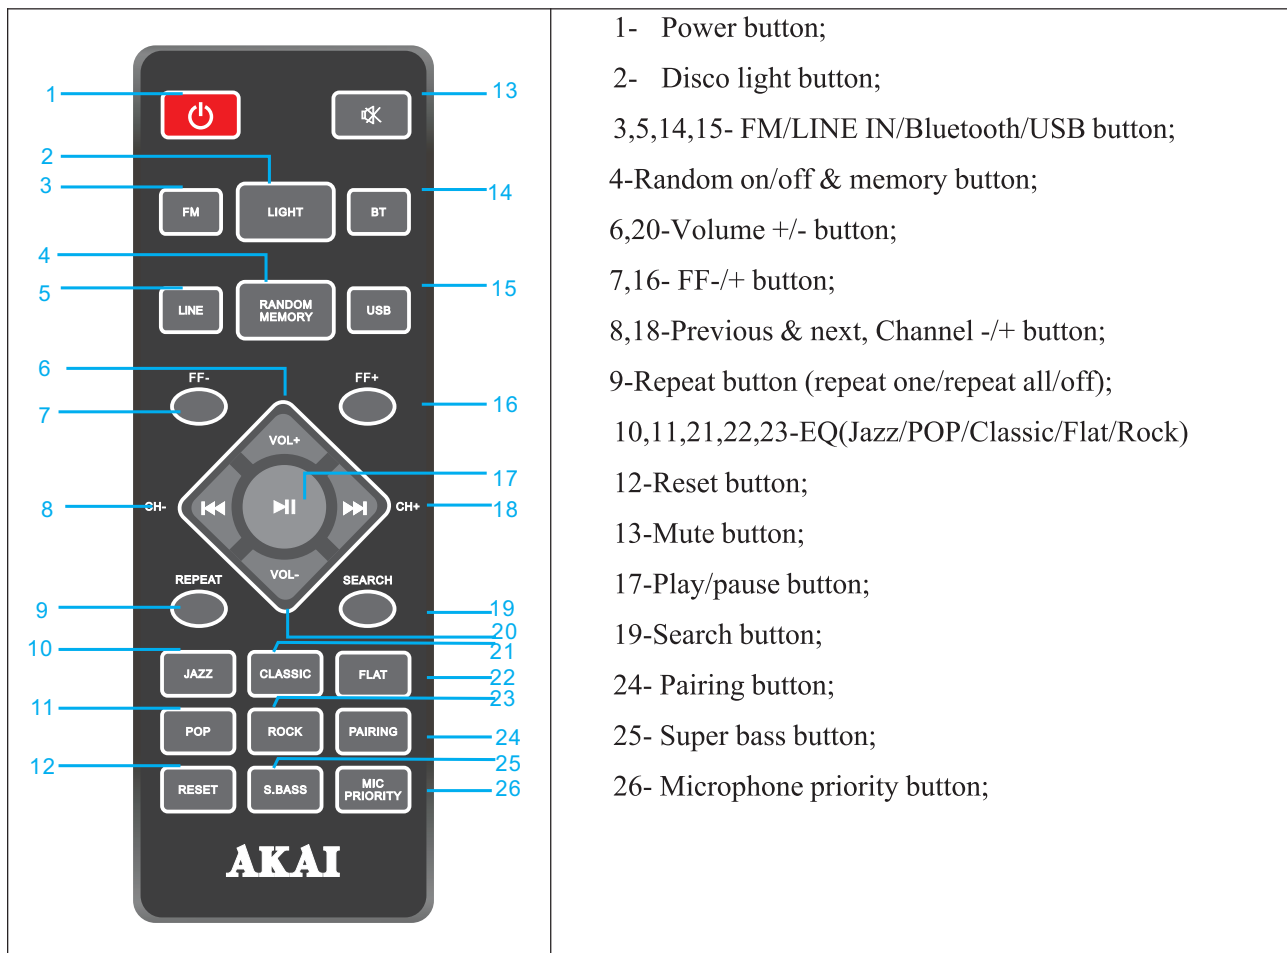

Remote control