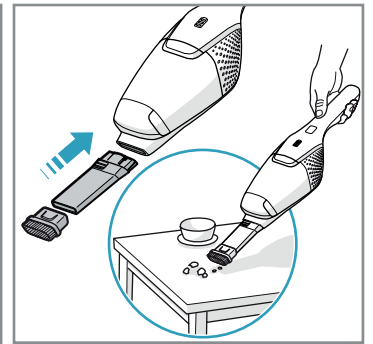

4h

100%

- FULLY CHARGED
- 75-100%
- 50-75%
- 25-50%
- RECHARGING NEEDED

Min Mode ~ 45 min

Max Mode ~ 16 min

PUSH

Max → [ON/OFF] → Min

Car Kit
KIT 360+
PNC: 900 168 340