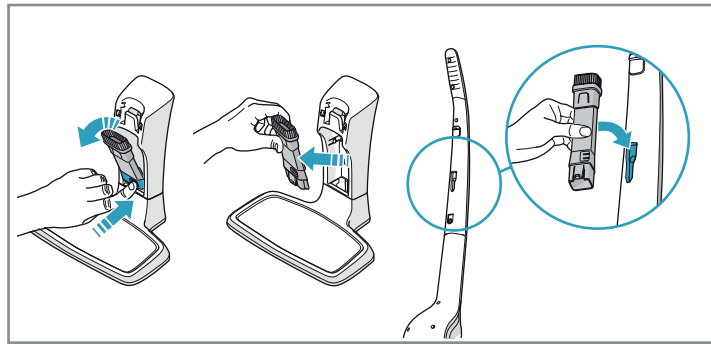

4h

100%

- FULLY CHARGED
- 75-100%
- 50-75%
- 25-50%
- RECHARGING NEEDED

Min Mode ~ 45 min

Max Mode ~ 16 min

PUSH

Max → [Pause] → Min

Car Kit
KIT 360+
PNC: 900 168 340