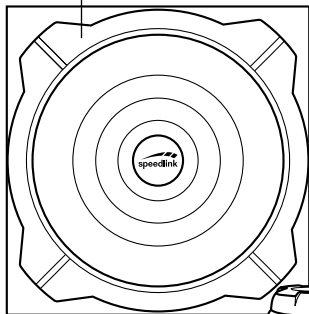

speedlink

USER GUIDE

GRAVITY CARBON

2.1 PC SUBWOOFER SYSTEM

GET STARTED

i

SUBWOOFER

SATELLITE
SPEAKER