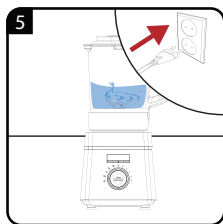

Polévkovač Polievkovar

Návod k obsluze
Návod na obsluhu

SMM888BX

CZ|SK

01M-8812273200-1518-01

The Beko logo consists of the word "beko" in a white, lowercase, sans-serif font, positioned above a white diagonal line. The entire logo is set against a blue rectangular background.