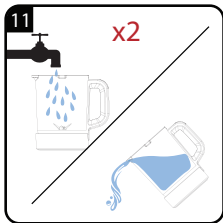

Polévkovač Polievkovar

Návod k obsluze
Návod na obsluhu

SMM888BX

CZ|SK

01M-8812273200-1518-01

The Beko logo consists of the word "beko" in a white, lowercase, sans-serif font, positioned above a white diagonal line. The entire logo is set against a blue rectangular background.