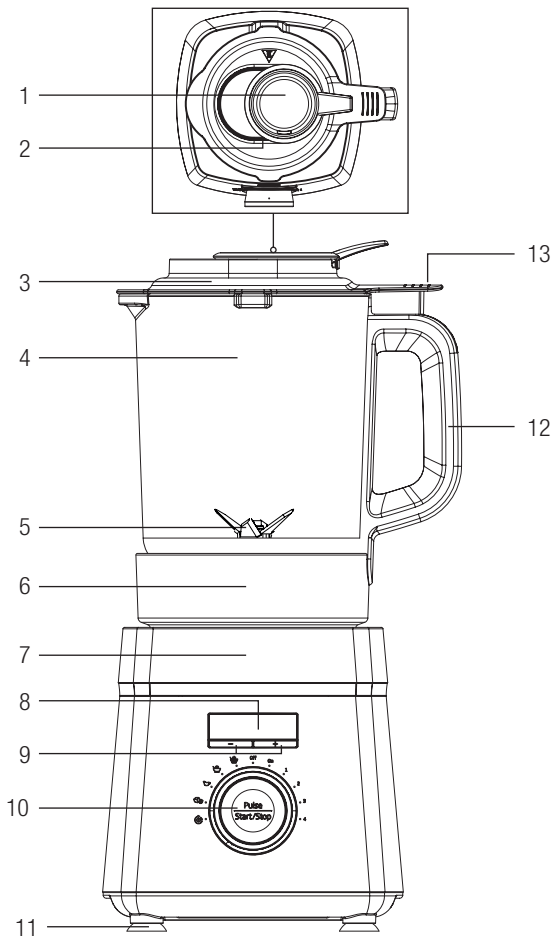

Polévkovač Polievkovar

Návod k obsluze
Návod na obsluhu

SMM888BX

CZ|SK

01M-8812273200-1518-01

The Beko logo consists of the word "beko" in a white, lowercase, sans-serif font, positioned above a white diagonal line. The entire logo is set against a blue rectangular background.