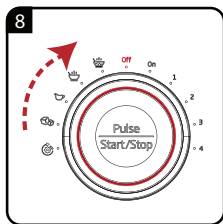

Polévkovač Polievkovar

Návod k obsluze
Návod na obsluhu

SMM888BX

CZ|SK

01M-8812273200-1518-01

The Beko logo consists of the word "beko" in a white, lowercase, sans-serif font, positioned above a white diagonal line. The entire logo is set against a blue rectangular background.