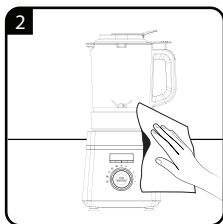

Polévkovač Polievkovar

Návod k obsluze
Návod na obsluhu

SMM888BX

CZ|SK

01M-8812273200-1518-01

The Beko logo consists of the word "beko" in a white, lowercase, sans-serif font, positioned above a white diagonal line. The entire logo is set against a blue rectangular background.