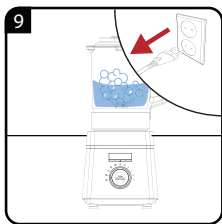

Polévkovač Polievkovar

Návod k obsluze
Návod na obsluhu

SMM888BX

CZ|SK

01M-8812273200-1518-01

The Beko logo consists of the word "beko" in a white, lowercase, sans-serif font, positioned above a white diagonal line. The entire logo is set against a blue rectangular background.