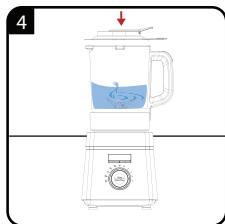

Polévkovač Polievkovar

Návod k obsluze
Návod na obsluhu

SMM888BX

CZ|SK

01M-8812273200-1518-01

The Beko logo consists of the word "beko" in a white, lowercase, sans-serif font, positioned above a white diagonal line. The entire logo is set against a blue rectangular background.