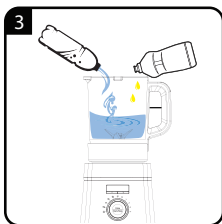

Polévkovač Polievkovar

Návod k obsluze
Návod na obsluhu

SMM888BX

CZ|SK

01M-8812273200-1518-01

The Beko logo consists of the word "beko" in a white, lowercase, sans-serif font, positioned above a white diagonal line. The entire logo is set against a blue rectangular background.