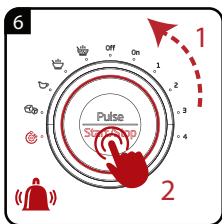

Polévkovač Polievkovar

Návod k obsluze
Návod na obsluhu

SMM888BX

CZ|SK

01M-8812273200-1518-01

The Beko logo consists of the word "beko" in a white, lowercase, sans-serif font, positioned above a white diagonal line. The entire logo is set against a blue rectangular background.