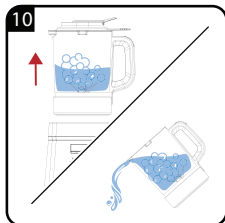

Polévkovač Polievkovar

Návod k obsluze
Návod na obsluhu

SMM888BX

CZ|SK

01M-8812273200-1518-01

The Beko logo consists of the word "beko" in a white, lowercase, sans-serif font, positioned above a white diagonal line. The entire logo is set against a blue rectangular background.