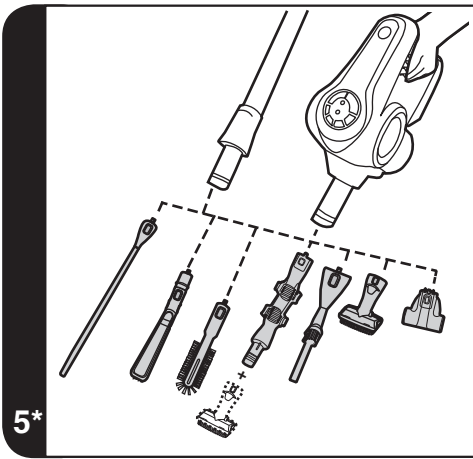

# HOOVER

NÁVOD K OBSLUZE(CZ).....P 86

BORN INNOVATIVE®

\* Certain models only, accessories may vary according to model