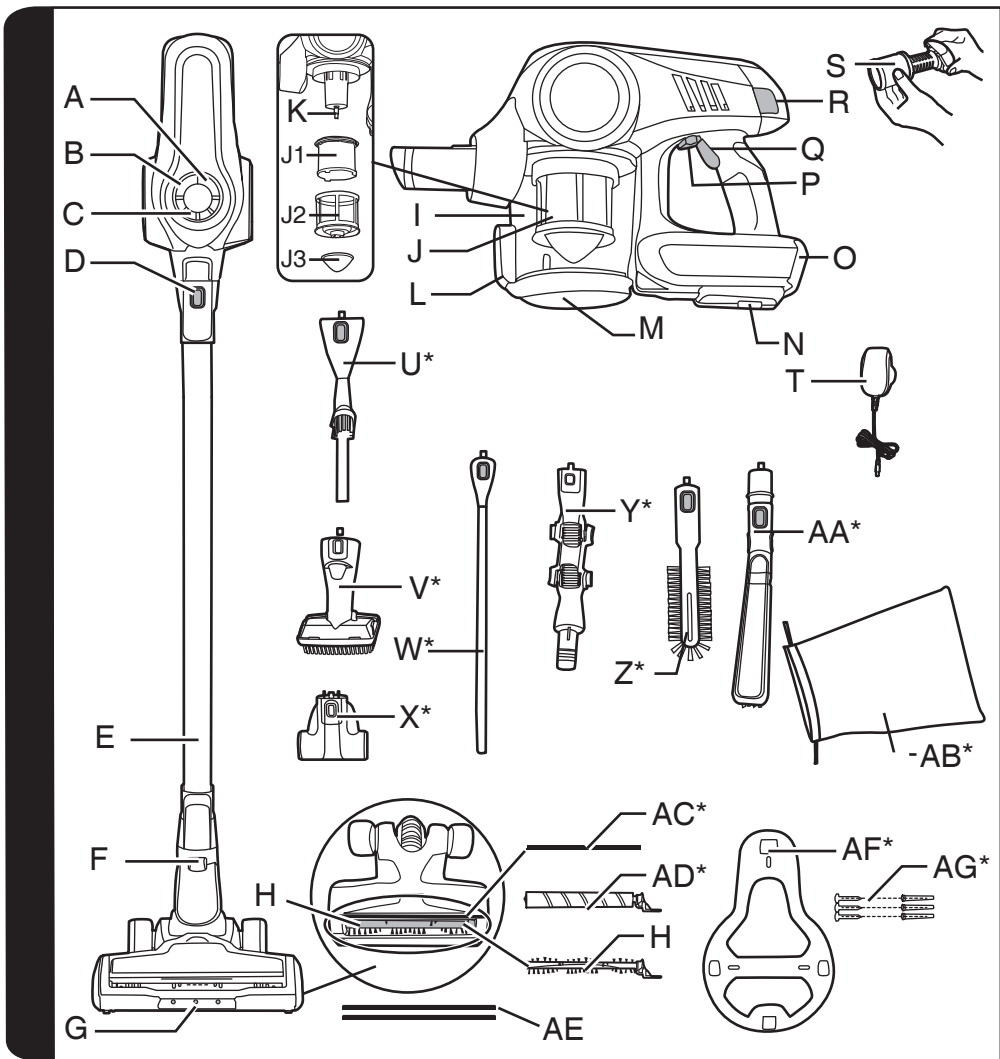

# HOOVER

NÁVOD K OBSLUZE(CZ).....P 86

BORN INNOVATIVE®

\* Certain models only, accessories may vary according to model