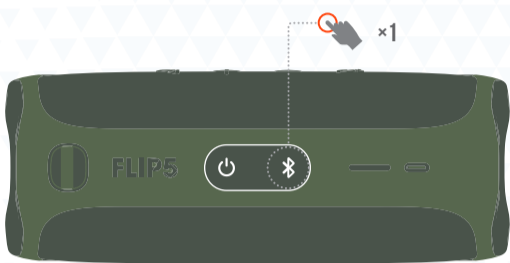

QUICK START GUIDE

FLIP 5

BC

WHAT'S IN THE BOX

BLUETOOTH PAIRING

PLAY

PARTYBOOST

1.

30 MINS

1M

TECH SPEC

BLUETOOTH® VERSION:	4.2
SUPPORT:	A2DP V1.3, AVRCP V1.6
TRANSDUCER:	44 X 80MM
RATED POWER:	20W RMS
FREQUENCY RESPONSE:	65HZ – 20KHZ
SIGNAL-TO-NOISE RATIO:	> 80DB
BATTERY TYPE:	LITHIUM-ION POLYMER 17.28WH (EQUIVALENT TO 3.6V, 4800MAH)
BATTERY CHARGE TIME:	2.5 HOURS (5V/3A)
MUSIC PLAYTIME:	UP TO 12 HOURS (VARIES BY VOLUME LEVEL AND AUDIO CONTENT)
BLUETOOTH® TRANSMITTER POWER:	0 – 110DB
BLUETOOTH® TRANSMITTER FREQUENCY RANGE:	2.402 – 2.480GHZ
BLUETOOTH® TRANSMITTER MODULATION:	GFSK, π/4 DQPSK, 8DPSK
DIMENSION (W x D x H):	181 X 69 X 74MM
WEIGHT:	540G