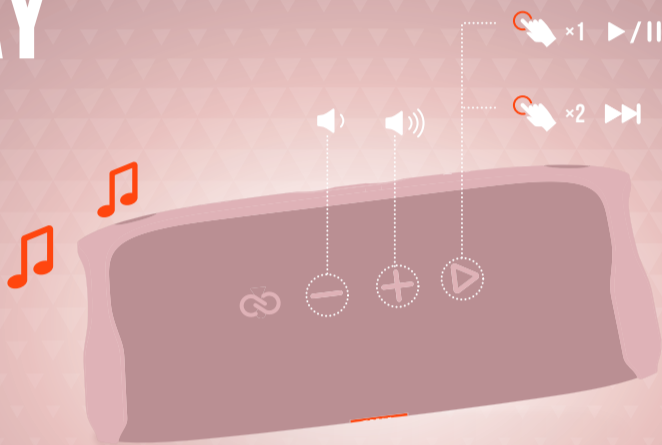

QUICK START GUIDE

FLIP 5

BC

WHAT'S IN THE BOX

BLUETOOTH PAIRING

PLAY

PARTYBOOST

1.

2.

APP

JBL CONNECT

USE THE JBL CONNECT APP FOR SPEAKER CONFIGURATION AND SOFTWARE UPGRADE.

CHARGING

USB

100% 50% 20%

WATERPROOF IPX7

30 MINS

1M

TECH SPEC

BLUETOOTH® VERSION:	4.2
SUPPORT:	A2DP V1.3, AVRCP V1.6
TRANSDUCER:	44 X 80MM
RATED POWER:	20W RMS
FREQUENCY RESPONSE:	65HZ – 20KHZ
SIGNAL-TO-NOISE RATIO:	> 80DB
BATTERY TYPE:	LITHIUM-ION POLYMER 17.28WH (EQUIVALENT TO 3.6V, 4800MAH)
BATTERY CHARGE TIME:	2.5 HOURS (5V/3A)
MUSIC PLAYTIME:	UP TO 12 HOURS (VARIES BY VOLUME LEVEL AND AUDIO CONTENT)
BLUETOOTH® TRANSMITTER POWER:	0 – 110DB
BLUETOOTH® TRANSMITTER FREQUENCY RANGE:	2.402 – 2.480GHZ
BLUETOOTH® TRANSMITTER MODULATION:	GFSK, π/4 DQPSK, 8DPSK
DIMENSION (W x D x H):	181 X 69 X 74MM
WEIGHT:	540G