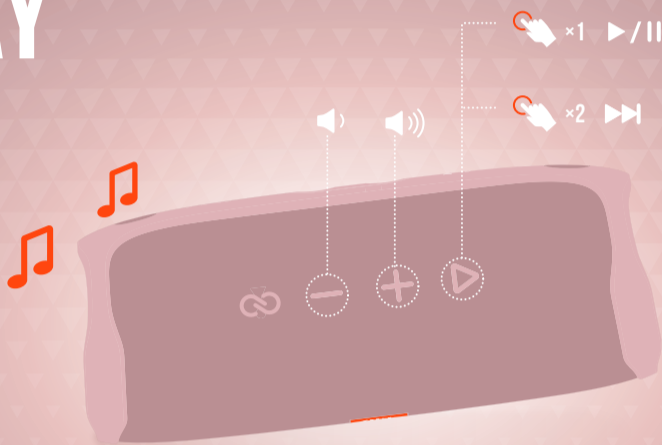

QUICK START GUIDE

FLIP 5

BC

WHAT'S IN THE BOX

BLUETOOTH PAIRING

PLAY

PARTYBOOST

1.

2.

APP

JBL CONNECT

USE THE JBL CONNECT APP FOR SPEAKER CONFIGURATION AND SOFTWARE UPGRADE.

CHARGING

USB

100% 50% 20%

WATERPROOF IPX7

30 MINS
1M

TECH SPEC

BLUETOOTH® VERSION:	4.2
SUPPORT:	A2DP V1.3, AVRCP V1.6
TRANSDUCER:	44 X 80MM
RATED POWER:	20W RMS
FREQUENCY RESPONSE:	65HZ – 20KHZ
SIGNAL-TO-NOISE RATIO:	> 80DB
BATTERY TYPE:	LITHIUM-ION POLYMER 17.28WH (EQUIVALENT TO 3.6V, 4800MAH)
BATTERY CHARGE TIME:	2.5 HOURS (5V/3A)
MUSIC PLAYTIME:	UP TO 12 HOURS (VARIES BY VOLUME LEVEL AND AUDIO CONTENT)
BLUETOOTH® TRANSMITTER POWER:	0 – 110DB
BLUETOOTH® TRANSMITTER FREQUENCY RANGE:	2.402 – 2.480GHZ
BLUETOOTH® TRANSMITTER MODULATION:	GFSK, π/4 DQPSK, 8DPSK
DIMENSION (W x D x H):	181 X 69 X 74MM
WEIGHT:	540G