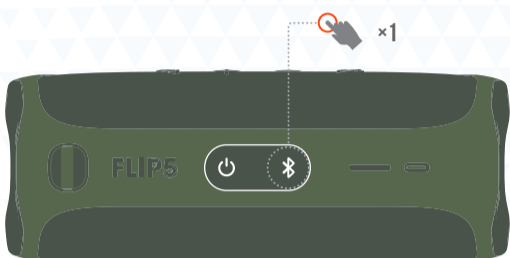

QUICK START GUIDE

FLIP 5

BC

WHAT'S IN THE BOX

BLUETOOTH PAIRING

PLAY

PARTYBOOST

1.

30 MINS
1M

TECH SPEC

BLUETOOTH® VERSION:	4.2
SUPPORT:	A2DP V1.3, AVRCP V1.6
TRANSDUCER:	44 X 80MM
RATED POWER:	20W RMS
FREQUENCY RESPONSE:	65HZ – 20KHZ
SIGNAL-TO-NOISE RATIO:	> 80DB
BATTERY TYPE:	LITHIUM-ION POLYMER 17.28WH (EQUIVALENT TO 3.6V, 4800MAH)
BATTERY CHARGE TIME:	2.5 HOURS (5V/3A)
MUSIC PLAYTIME:	UP TO 12 HOURS (VARIES BY VOLUME LEVEL AND AUDIO CONTENT)
BLUETOOTH® TRANSMITTER POWER:	0 – 110DB
BLUETOOTH® TRANSMITTER FREQUENCY RANGE:	2.402 – 2.480GHZ
BLUETOOTH® TRANSMITTER MODULATION:	GFSK, π/4 DQPSK, 8DPSK
DIMENSION (W x D x H):	181 X 69 X 74MM
WEIGHT:	540G