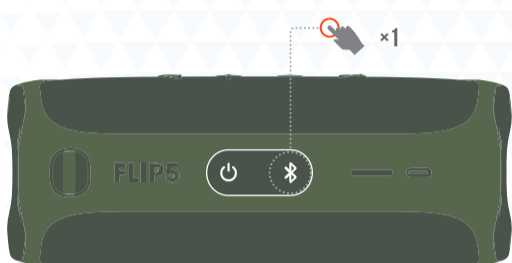

QUICK START GUIDE

FLIP 5

BC

WHAT'S IN THE BOX

BLUETOOTH PAIRING

PLAY

PARTYBOOST

1.

30 MINS

1M

TECH SPEC

BLUETOOTH® VERSION:	4.2
SUPPORT:	A2DP V1.3, AVRCP V1.6
TRANSDUCER:	44 X 80MM
RATED POWER:	20W RMS
FREQUENCY RESPONSE:	65HZ – 20KHZ
SIGNAL-TO-NOISE RATIO:	> 80DB
BATTERY TYPE:	LITHIUM-ION POLYMER 17.28WH (EQUIVALENT TO 3.6V, 4800MAH)
BATTERY CHARGE TIME:	2.5 HOURS (5V/3A)
MUSIC PLAYTIME:	UP TO 12 HOURS (VARIES BY VOLUME LEVEL AND AUDIO CONTENT)
BLUETOOTH® TRANSMITTER POWER:	0 – 110DB
BLUETOOTH® TRANSMITTER FREQUENCY RANGE:	2.402 – 2.480GHZ
BLUETOOTH® TRANSMITTER MODULATION:	GFSK, π/4 DQPSK, 8DPSK
DIMENSION (W x D x H):	181 X 69 X 74MM
WEIGHT:	540G