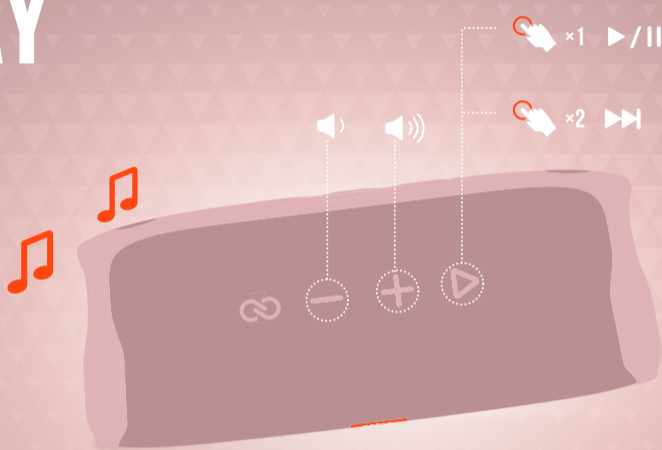

QUICK START GUIDE

FLIP 5

BC

WHAT'S IN THE BOX

BLUETOOTH PAIRING

PLAY

PARTYBOOST

1.

2.

APP

JBL CONNECT

USE THE JBL CONNECT APP FOR SPEAKER CONFIGURATION AND SOFTWARE UPGRADE.

CHARGING

USB

100% 50% 20%

WATERPROOF IPX7

30 MINS

1M

TECH SPEC

BLUETOOTH® VERSION:	4.2
SUPPORT:	A2DP V1.3, AVRCP V1.6
TRANSDUCER:	44 X 80MM
RATED POWER:	20W RMS
FREQUENCY RESPONSE:	65HZ – 20KHZ
SIGNAL-TO-NOISE RATIO:	> 80DB
BATTERY TYPE:	LITHIUM-ION POLYMER 17.28WH (EQUIVALENT TO 3.6V, 4800MAH)
BATTERY CHARGE TIME:	2.5 HOURS (5V/3A)
MUSIC PLAYTIME:	UP TO 12 HOURS (VARIES BY VOLUME LEVEL AND AUDIO CONTENT)
BLUETOOTH® TRANSMITTER POWER:	0 – 110DB
BLUETOOTH® TRANSMITTER FREQUENCY RANGE:	2.402 – 2.480GHZ
BLUETOOTH® TRANSMITTER MODULATION:	GFSK, π/4 DQPSK, 8DPSK
DIMENSION (W x D x H):	181 X 69 X 74MM
WEIGHT:	540G