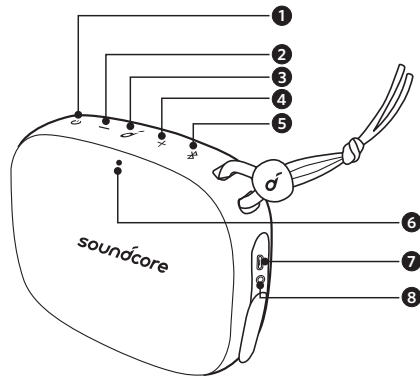

- Avoid dropping.
- Do not disassemble.
- Soundcore Icon Mini can be immersed in water up to 1m for up to 30 minutes.
- Avoid extreme temperatures.
- Do not use the device outdoors during thunderstorms.
- Do not use any corrosive cleaner / oil to clean.

What's Included

At a Glance

- | | | | |
|---|-----------------------|---|------------------------|
| 1 | Power Button | 5 | Bluetooth Button |
| 2 | Volume - Button | 6 | Status Indicator |
| 3 | Multi-function Button | 7 | micro USB Port |
| 4 | Volume + Button | 8 | 3.5mm Audio Input Port |