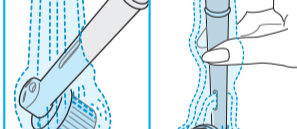

English

Dear parents,
Please read the usage instructions carefully before coaching your child how to use this toothbrush. We recommend that parents supervise their children when they start using the appliance to help them to become familiar with it.

IMPORTANT

- Periodically check the entire product/cord for damage. A damaged or non-functioning unit should no longer be used. If the product/cord is damaged, take it to an Oral-B Service Centre. Do not modify or repair the product. This may cause fire, electric shock or injury.

- Usage by children under age 3 is not recommended. Toothbrushes can be used by children and persons with reduced physical, sensory or mental capabilities or lack of experience and knowledge, if they have been given supervision or instruction concerning use of the appliance in a safe way and understand the hazards involved.