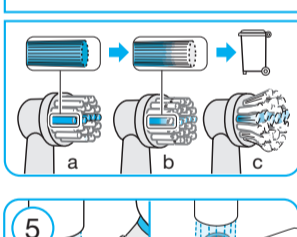

English

Dear parents,
Please read the usage instructions carefully before coaching your child how to use this toothbrush. We recommend that parents supervise their children when they start using the appliance to help them to become familiar with it.

IMPORTANT

- Periodically check the entire product/cord for damage. A damaged or non-functioning unit should no longer be used. If the product/cord is damaged, take it to an Oral-B Service Centre. Do not modify or repair the product. This may cause fire, electric shock or injury.

- Usage by children under age 3 is not recommended. Toothbrushes can be used by children and persons with reduced physical, sensory or mental capabilities or lack of experience and knowledge, if they have been given supervision or instruction concerning use of the appliance in a safe way and understand the hazards involved.