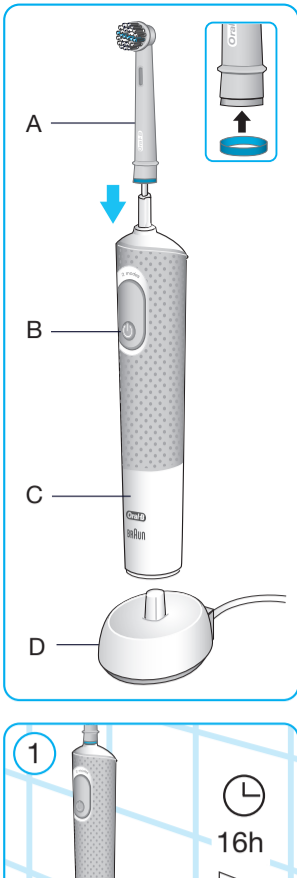

English

Dear parents,
Please read the usage instructions carefully before coaching your child how to use this toothbrush. We recommend that parents supervise their children when they start using the appliance to help them to become familiar with it.

IMPORTANT

- Periodically check the entire product/cord for damage. A damaged or non-functioning unit should no longer be used. If the product/cord is damaged, take it to an Oral-B Service Centre. Do not modify or repair the product. This may cause fire, electric shock or injury.

- Usage by children under age 3 is not recommended. Toothbrushes can be used by children and persons with reduced physical, sensory or mental capabilities or lack of experience and knowledge, if they have been given supervision or instruction concerning use of the appliance in a safe way and understand the hazards involved.