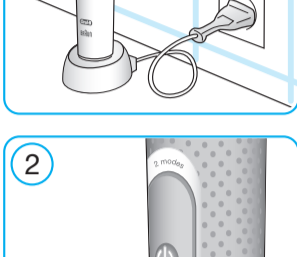

English

Dear parents,
Please read the usage instructions carefully before coaching your child how to use this toothbrush. We recommend that parents supervise their children when they start using the appliance to help them to become familiar with it.

IMPORTANT

- Periodically check the entire product/cord for damage. A damaged or non-functioning unit should no longer be used. If the product/cord is damaged, take it to an Oral-B Service Centre. Do not modify or repair the product. This may cause fire, electric shock or injury.

- Usage by children under age 3 is not recommended. Toothbrushes can be used by children and persons with reduced physical, sensory or mental capabilities or lack of experience and knowledge, if they have been given supervision or instruction concerning use of the appliance in a safe way and understand the hazards involved.