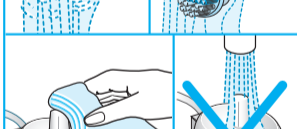

English

Dear parents,
Please read the usage instructions carefully before coaching your child how to use this toothbrush. We recommend that parents supervise their children when they start using the appliance to help them to become familiar with it.

IMPORTANT

- Periodically check the entire product/cord for damage. A damaged or non-functioning unit should no longer be used. If the product/cord is damaged, take it to an Oral-B Service Centre. Do not modify or repair the product. This may cause fire, electric shock or injury.

- Usage by children under age 3 is not recommended. Toothbrushes can be used by children and persons with reduced physical, sensory or mental capabilities or lack of experience and knowledge, if they have been given supervision or instruction concerning use of the appliance in a safe way and understand the hazards involved.