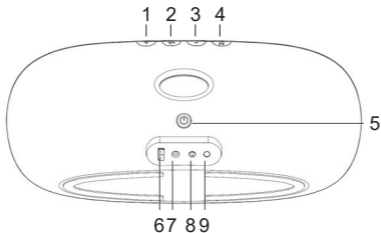

1. Supply content

- BT speaker
- Power adapter
- User's manual
- 3.5mm audio jack cable connection cable

2. Description of the BT speaker

BT speaker rear view

1	Volume increase/next track
2	Play/Pause
3	Volume decrease/previous track
4	Mode switch button (Bluetooth/AUX IN/USB)
5	Power On button/Reset button
6	USB connector
7	AUX output
8	Power connector
9	Bluetooth pair/unpair button