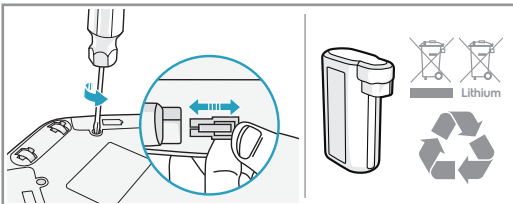

The software in the robot is partly based on free and open source software. To access the source code of these components and to see the full copyright information and applicable license terms, please visit: www.electrolux.com/rvc-supplementary

For control according to international standards, please visit www.electrolux.com/rvc-supplementary