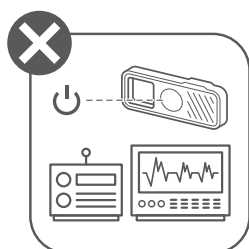

RMN: PG1001

Regulatory Model Identification Number is assigned for regulatory identification purpose.

WARNING

Used to indicate a potentially hazardous situation which, if not avoided, could result in death or serious injury.