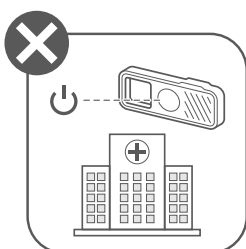

RMN: PG1001

Regulatory Model Identification Number is assigned for regulatory identification purpose.

WARNING

Used to indicate a potentially hazardous situation which, if not avoided, could result in death or serious injury.