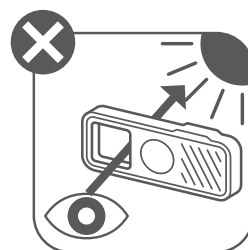

RMN: PG1001

Regulatory Model Identification Number is assigned for regulatory identification purpose.

WARNING

Used to indicate a potentially hazardous situation which, if not avoided, could result in death or serious injury.

- Keep away from children and infants. Improper use of this product may cause suffocation or accident.
- Stop using the device immediately if it emits smoke or a strange smell, or otherwise behaves abnormally.
- A strap wound around a child's neck may result in asphyxiation. If your product uses a power cord, mistakenly winding the cord around a child's neck may result in asphyxiation.
- Turn the device off in places where camera use is prohibited. The electromagnetic waves emitted by the camera may interfere with the operation of electronic instruments and other devices. Exercise adequate caution when using the product in places where use of electronic devices is restricted, such as inside airplanes and medical facilities.
- This product is embedded with magnets. Please be careful if implant electronic devices (such as cardiac pacemaker) nearby, as magnets may cause malfunctions. If this happens, please distance the magnet from the implant electronic device and consult the doctor at once.