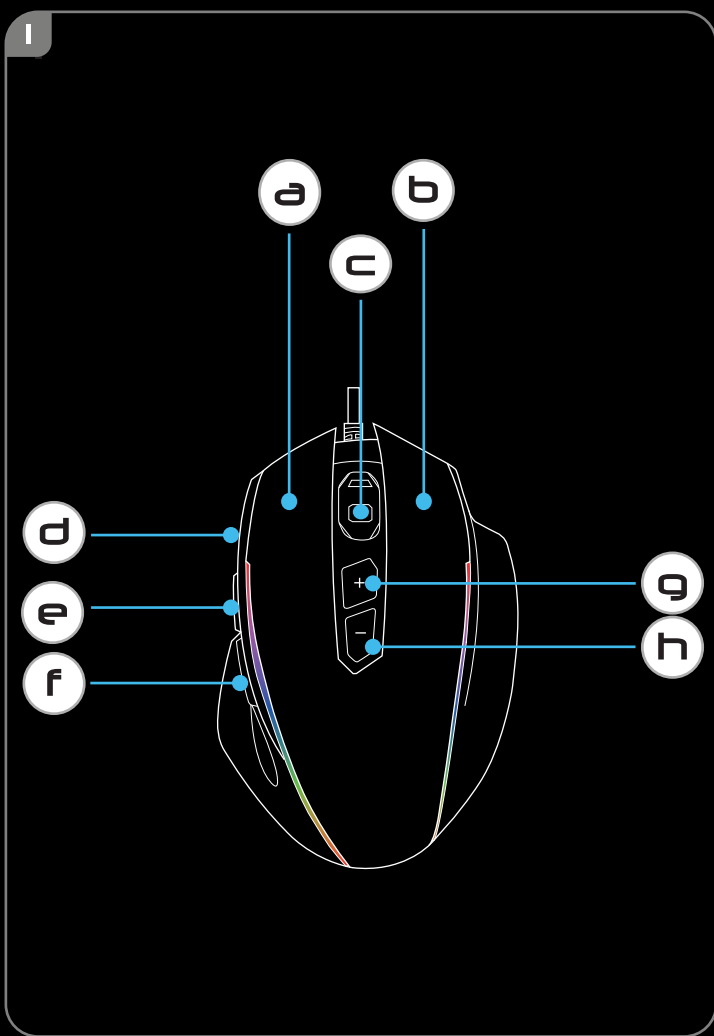

 Trust

[www.trust.com/23092/faq](http://www.trust.com/23092/faq)

**CELOX** | PC Laptop  
RGB