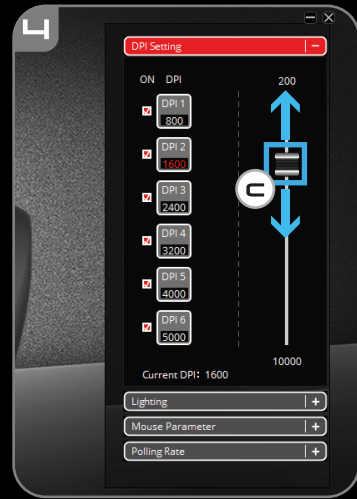

 Trust

[www.trust.com/23092/faq](http://www.trust.com/23092/faq)

**CELOX** | PC Laptop  
RGB