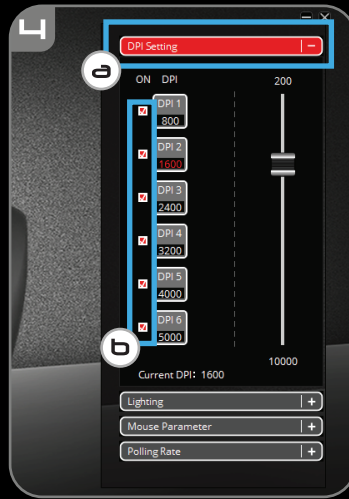

 Trust

[www.trust.com/23092/faq](http://www.trust.com/23092/faq)

**CELOX** | PC Laptop  
RGB