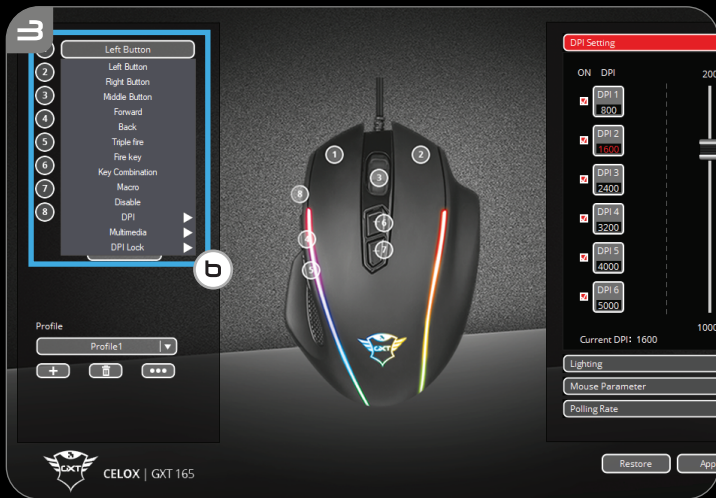

 Trust

[www.trust.com/23092/faq](http://www.trust.com/23092/faq)

**CELOX** | PC Laptop  
RGB