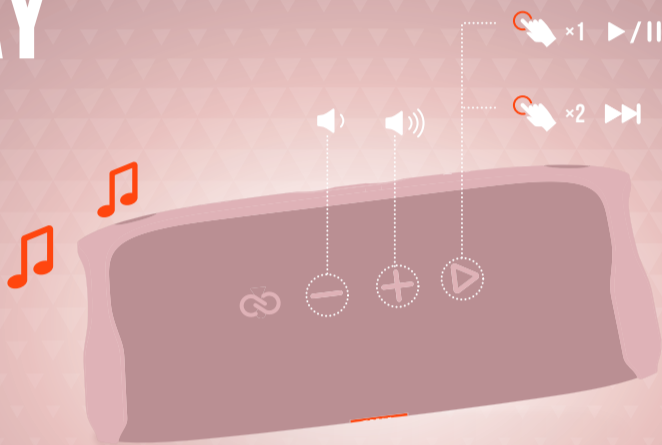

QUICK START GUIDE

FLIP 5

BC

WHAT'S IN THE BOX

BLUETOOTH PAIRING

PLAY

PARTYBOOST

1.

2.

APP

JBL CONNECT

USE THE JBL CONNECT APP FOR SPEAKER CONFIGURATION AND SOFTWARE UPGRADE.

CHARGING

USB

100% 50% 20%

WATERPROOF IPX7

TECH SPEC

BLUETOOTH® VERSION:	4.2
SUPPORT:	A2DP V1.3, AVRCP V1.6
TRANSDUCER:	44 X 80MM
RATED POWER:	20W RMS
FREQUENCY RESPONSE:	65HZ – 20KHZ
SIGNAL-TO-NOISE RATIO:	> 80DB
BATTERY TYPE:	LITHIUM-ION POLYMER 17.28WH (EQUIVALENT TO 3.6V, 4800MAH)
BATTERY CHARGE TIME:	2.5 HOURS (5V/3A)
MUSIC PLAYTIME:	UP TO 12 HOURS (VARIES BY VOLUME LEVEL AND AUDIO CONTENT)
BLUETOOTH® TRANSMITTER POWER:	0 – 110DB
BLUETOOTH® TRANSMITTER FREQUENCY RANGE:	2.402 – 2.480GHZ
BLUETOOTH® TRANSMITTER MODULATION:	GFSK, π/4 DQPSK, 8DPSK
DIMENSION (W x D x H):	181 X 69 X 74MM
WEIGHT:	540G