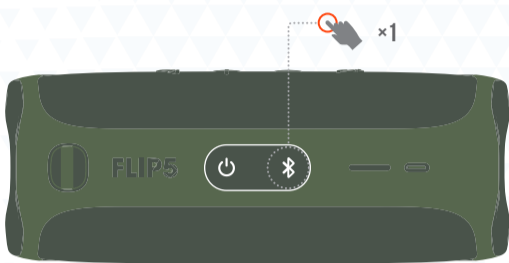

QUICK START GUIDE

FLIP 5

BC

WHAT'S IN THE BOX

BLUETOOTH PAIRING

PLAY

PARTYBOOST

1.

TECH SPEC

BLUETOOTH® VERSION:	4.2
SUPPORT:	A2DP V1.3, AVRCP V1.6
TRANSDUCER:	44 X 80MM
RATED POWER:	20W RMS
FREQUENCY RESPONSE:	65HZ – 20KHZ
SIGNAL-TO-NOISE RATIO:	> 80DB
BATTERY TYPE:	LITHIUM-ION POLYMER 17.28WH (EQUIVALENT TO 3.6V, 4800MAH)
BATTERY CHARGE TIME:	2.5 HOURS (5V/3A)
MUSIC PLAYTIME:	UP TO 12 HOURS (VARIES BY VOLUME LEVEL AND AUDIO CONTENT)
BLUETOOTH® TRANSMITTER POWER:	0 – 110DB
BLUETOOTH® TRANSMITTER FREQUENCY RANGE:	2.402 – 2.480GHZ
BLUETOOTH® TRANSMITTER MODULATION:	GFSK, π/4 DQPSK, 8DPSK
DIMENSION (W x D x H):	181 X 69 X 74MM
WEIGHT:	540G