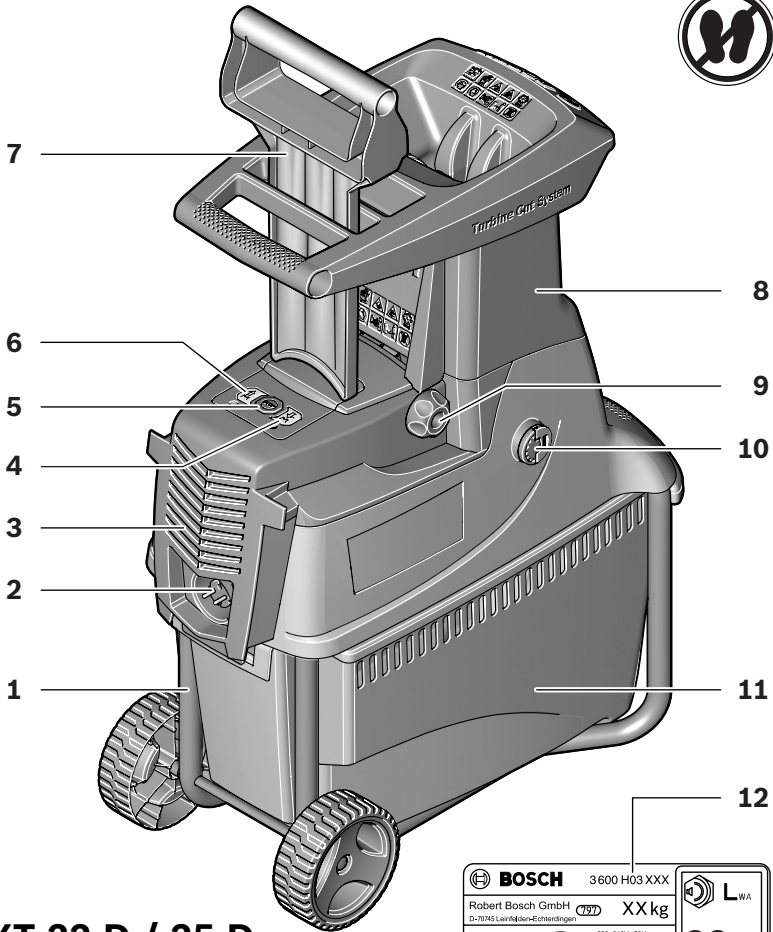

AXT 22 D / 25 D
AXT 23 TC / 25 TC

	BOSCH	3600 H03 XXX	
Robert Bosch GmbH		XX kg	92dB
D-71074 Leinfelden-Echterdingen		220-240V 50Hz	
		2200W (65/40/60s)	XXXX YYY
Made in Hungary	ME77	40min* pp x4